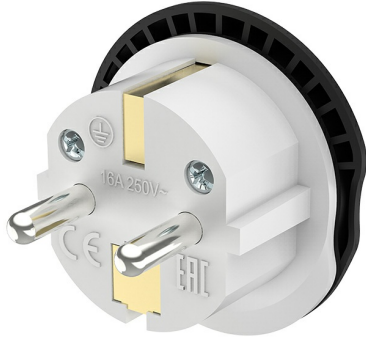

PRODUCT DATASHEET

MODEL NO

BY74-00005

DESCRIPTION

BRY-ML04-UNIVERSAL ADAPTER

General Characteristics

Model No	:	BY74-00005
Main Family	:	Electrical
Sub Family	:	Socket And Plug
Type	:	Schuko Socket
Body Color	:	White
Lamp Shape	:	N/A
Light Source	:	N/A
Socket	:	Schuko
Warranty	:	3 years
Class	:	Class I
IP	:	IP20

Electrical Characteristics

Voltage	:	250 V
Material	:	ABS
Working Temperature	:	-20 C+40 C
Frequency	:	50-60 Hz
Current	:	16 A

Package Informations

N.W.	:	11,50 kgs
G.W.	:	13,85 kgs
PCS/CTN	:	400 pcs
Length	:	520 mm
Width	:	380 mm
Height	:	290 mm
EAN	:	5949097739804

Product Characteristics

Wattage	:	Max 3680 w
---------	---	------------

Dimensions & Weight

Weight	:	29 gr
--------	---	-------