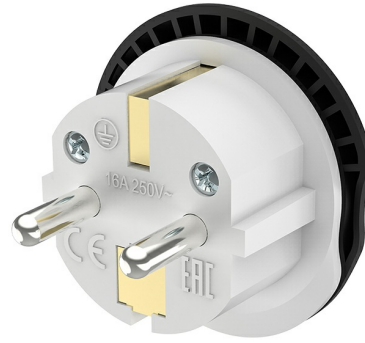

PRODUCT DATASHEET

MODEL NO

BY74-00005

DESCRIPTION

BRY-ML04-UNIVERSAL ADAPTER

General Characteristics

Model No	:	BY74-00005
Main Family	:	Electrical
Sub Family	:	Socket And Plug
Type	:	Schuko Socket
Body Color	:	White
Lamp Shape	:	N/A
Light Source	:	N/A
Socket	:	Schuko
Warranty	:	3 years
Class	:	Class I
IP	:	IP20

Electrical Characteristics

Voltage	:	250 V
Material	:	ABS
Working Temperature	:	-20 C+40 C
Frequency	:	50-60 Hz
Current	:	16 A

Package Informations

N.W.	:	11,50 kgs
G.W.	:	13,85 kgs
PCS/CTN	:	400 pcs
Length	:	520 mm
Width	:	380 mm
Height	:	290 mm
EAN	:	5949097739804

Product Characteristics

Wattage	:	Max 3680 w
---------	---	------------

Dimensions & Weight

Weight	:	29 gr
--------	---	-------