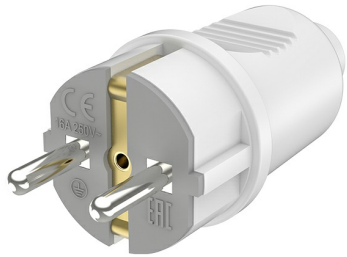

PRODUCT DATASHEET

MODEL NO

BY74-00002

DESCRIPTION

BRY-ML01-EARTHED MALE PLUG

General Characteristics

Model No	:	BY74-00002
Main Family	:	Electrical
Sub Family	:	Socket And Plug
Type	:	Schuko Socket
Body Color	:	White
Lamp Shape	:	N/A
Light Source	:	N/A
Socket	:	Schuko
Warranty	:	3 years
Class	:	Class I
IP	:	IP20

Electrical Characteristics

Voltage	:	250 V
Material	:	ABS
Working Temperature	:	-20 C+40 C
Frequency	:	50-60 Hz
Current	:	16 A
Cable Cross Section	:	0,5-1,5 mm ²

Package Informations

N.W.	:	11,20 kgs
G.W.	:	13,50 kgs
PCS/CTN	:	300 pcs
Length	:	520 mm
Width	:	380 mm
Height	:	290 mm
EAN	:	5949097739774

Product Characteristics

Wattage	:	Max 3680 w
---------	---	------------

Dimensions & Weight

Weight	:	37 gr
--------	---	-------