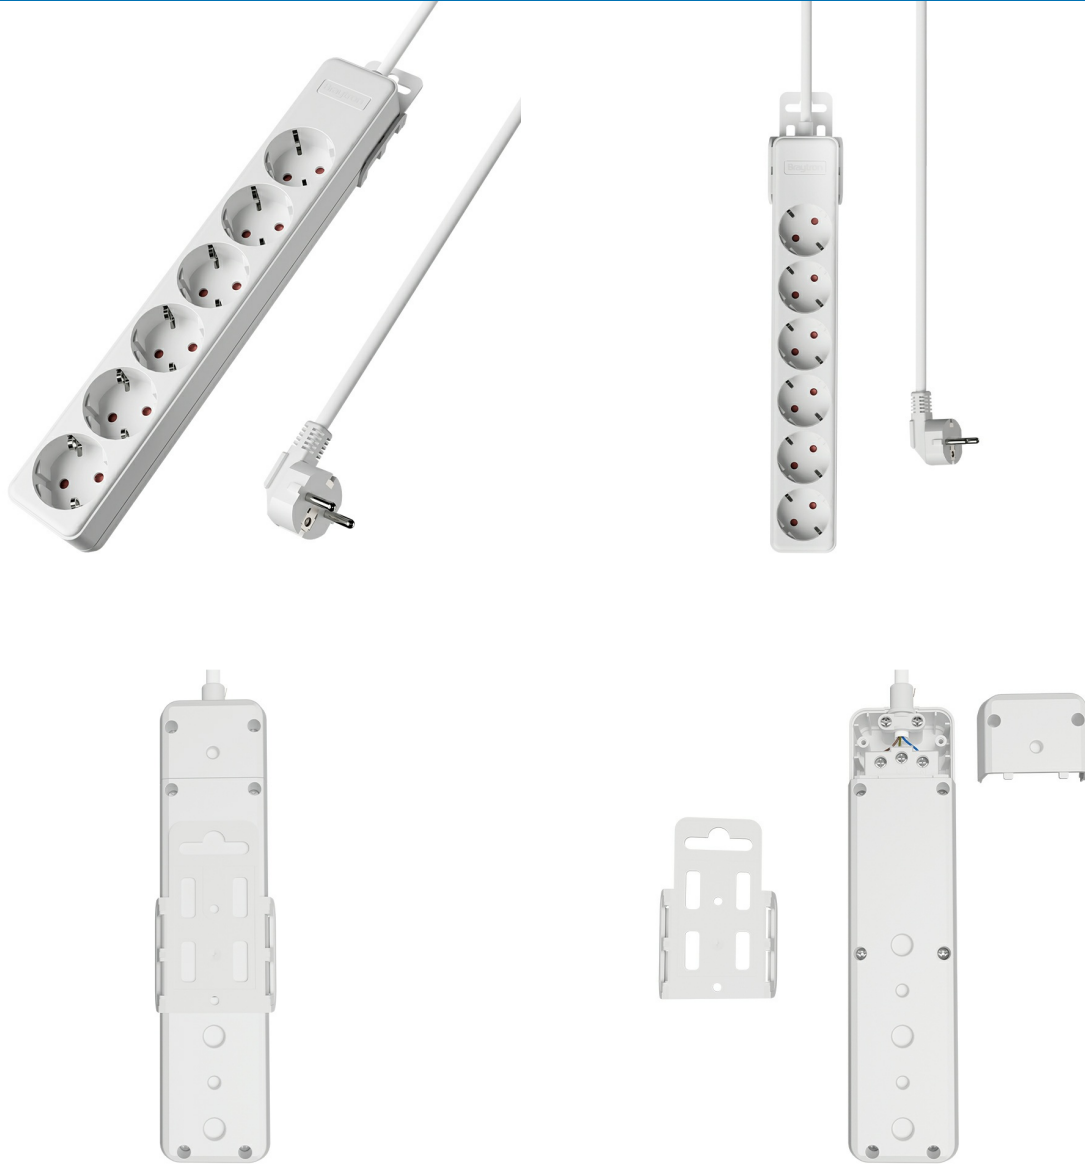

## PRODUCT DATASHEET

MODEL NO BY72-00065

DESCRIPTION BRY-XLINE-6WAY-EU-3x1,5mm2-5M-EXT.SOCKET

### General Characteristics

Model No	:	BY72-00065
Main Family	:	Electrical
Sub Family	:	Extension Cord
Type	:	Schuko Socket
Body Color	:	White
Lamp Shape	:	N/A
Light Source	:	N/A
Socket	:	6 Way
Warranty	:	3 years
IP	:	IP20
Cable Length	:	5 mt

### Electrical Characteristics

Voltage	:	220-240V
Material	:	PP
Frequency	:	50-60 Hz
Current	:	16 A
Type of Cable	:	H05VV-F3G1,50

### Dimensions & Weight

Weight	:	790 gr
--------	---	--------