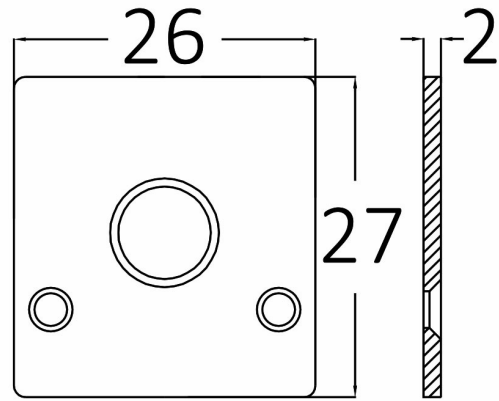

PRODUCT DATASHEET

MODEL NO

BY41-90071

DESCRIPTION

BRY-SR11-BLC-MAG.SIDE COVER

General Characteristics

Model No	:	BY41-90071
Main Family	:	Track Lighting
Sub Family	:	Trackrails
Type	:	Accessory
Body Color	:	Black
Lamp Shape	:	N/A
Light Source	:	N/A
Warranty	:	2 years
IP	:	IP20

Dimensions & Weight

P. Length	:	27 mm
P. Width	:	26,2 mm
P. Height	:	1,5 mm
Weight	:	19,8 gr

Electrical Characteristics

Material	:	Metal
Working Temperature	:	-20 C+40 C

Package Informations

N.W.	:	4,00 kgs
G.W.	:	6,80 kgs
PCS/CTN	:	100 pcs
Length	:	205 mm
Width	:	205 mm
Height	:	105 mm
EAN	:	5949097722967