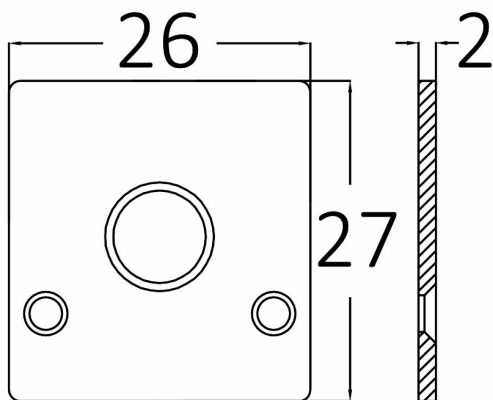

PRODUCT DATASHEET

MODEL NO

BY41-90071

DESCRIPTION

BRY-SR11-BLC-MAG.SIDE COVER

General Characteristics

Model No	:	BY41-90071
Main Family	:	Track Lighting
Sub Family	:	Trackrails
Type	:	Accessory
Body Color	:	Black
Lamp Shape	:	N/A
Light Source	:	N/A
Warranty	:	2 years
IP	:	IP20

Dimensions & Weight

P. Length	:	27 mm
P. Width	:	26,2 mm
P. Height	:	1,5 mm
Weight	:	19,8 gr

Electrical Characteristics

Material	:	Metal
Working Temperature	:	-20 C+40 C

Package Informations

N.W.	:	4,00 kgs
G.W.	:	6,80 kgs
PCS/CTN	:	100 pcs
Length	:	205 mm
Width	:	205 mm
Height	:	105 mm
EAN	:	5949097722967