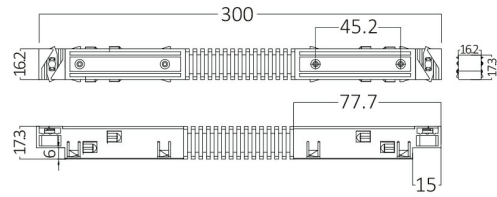

PRODUCT DATASHEET

MODEL NO BY41-90021

DESCRIPTION BRY-CR01-48VDC-2-BLC-MAG.CORNER CONNECTOR

General Characteristics

Model No	:	BY41-90021
Main Family	:	Track Lighting
Sub Family	:	Trackrails
Type	:	Connector
Body Color	:	Black
Lamp Shape	:	N/A
Light Source	:	N/A
Warranty	:	2 years
Class	:	Class III
IP	:	IP20

Dimensions & Weight

P. Length	:	300 mm
P. Width	:	19 mm
P. Height	:	18 mm
Weight	:	45 gr

Electrical Characteristics

Voltage	:	48VDC
Material	:	PC
Working Temperature	:	-20 C+40 C

Package Informations

N.W.	:	4,5 kgs
G.W.	:	4,65 kgs
PCS/CTN	:	100 pcs
Length	:	300 mm
Width	:	245 mm
Height	:	275 mm
EAN	:	5949097722912