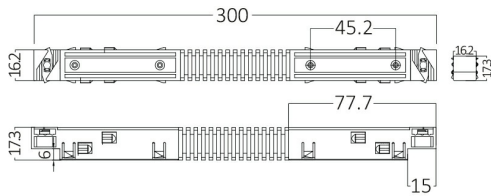

PRODUCT DATASHEET

MODEL NO BY41-90021

DESCRIPTION BRY-CR01-48VDC-2-BLC-MAG.CORNER CONNECTOR

General Characteristics

Model No	:	BY41-90021
Main Family	:	Track Lighting
Sub Family	:	Trackrails
Type	:	Connector
Body Color	:	Black
Lamp Shape	:	N/A
Light Source	:	N/A
Warranty	:	2 years
Class	:	Class III
IP	:	IP20

Dimensions & Weight

P. Length	:	300 mm
P. Width	:	19 mm
P. Height	:	18 mm
Weight	:	45 gr

Electrical Characteristics

Voltage	:	48VDC
Material	:	PC
Working Temperature	:	-20 C+40 C

Package Informations

N.W.	:	4,5 kgs
G.W.	:	4,65 kgs
PCS/CTN	:	100 pcs
Length	:	300 mm
Width	:	245 mm
Height	:	275 mm
EAN	:	5949097722912