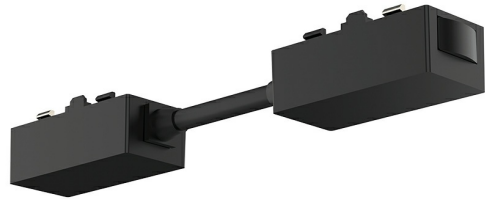

## PRODUCT DATASHEET

MODEL NO BY41-80071

DESCRIPTION BRY-S20A-SC01-48VDC-BLC-MAG.CORNER CONNECTOR

BRAYTRON SRL

Bulavardul iuliu maniu, Nr.616, Sector 6, 061129, Bucuresti-ROMANIA

info@braytron.com

www.braytron.com

### General Characteristics

Model No	:	BY41-80071
Main Family	:	Track Lighting
Sub Family	:	Trackrails
Type	:	Connector
Body Color	:	Black
Warranty	:	3 Years
Class	:	CLASS III
IP	:	IP20

### Dimensions & Weight

P. Length	:	277 mm
P. Width	:	20 mm
P. Height	:	19 mm
Weight	:	40 gr