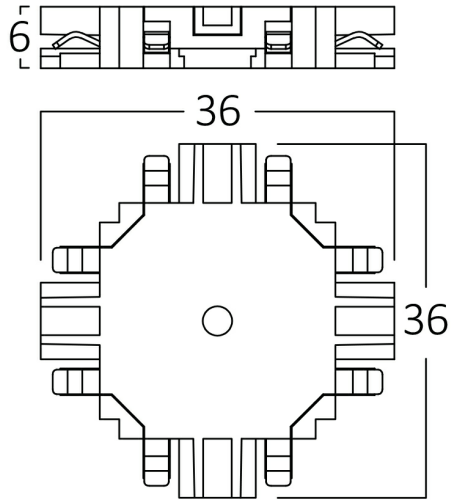

Braytron

PRODUCT DATASHEET

MODEL NO BY41-80051

DESCRIPTION BRY-SR02-48VDC-BLC-MAG.-CROSS- CONNECTOR

BRAYTRON SRL

Bulavardul Iuliu Maniu, Nr.616, Sector 6, 061129, Bucuresti-ROMANIA

info@braytron.com

www.braytron.com

Page 1-2

General Characteristics

| | | |
|--------------|---|----------------|
| Model No | : | BY41-80051 |
| Main Family | : | Track Lighting |
| Sub Family | : | Trackrails |
| Type | : | Connector |
| Body Color | : | Black |
| Lamp Shape | : | N/A |
| Light Source | : | N/A |
| Warranty | : | 2 years |
| Class | : | Class III |
| IP | : | IP20 |

Dimensions & Weight

| | | |
|-----------|---|-------|
| P. Length | : | 36 mm |
| P. Width | : | 36 mm |
| P. Height | : | 6 mm |
| Weight | : | 5 gr |

Electrical Characteristics

| | | |
|---------------------|---|------------|
| Voltage | : | 48VDC |
| Material | : | PC |
| Working Temperature | : | -20 C+40 C |

Package Informations

| | | |
|---------|---|---------------|
| N.W. | : | 3,00 kgs |
| G.W. | : | 4,00 kgs |
| PCS/CTN | : | 600 pcs |
| Length | : | 415 mm |
| Width | : | 290 mm |
| Height | : | 155 mm |
| EAN | : | 5949097738883 |