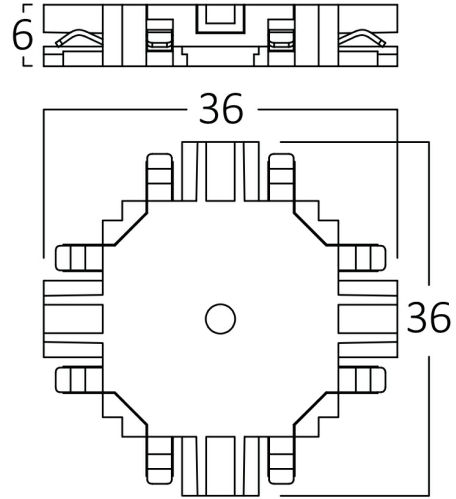

Braytron

PRODUCT DATASHEET

MODEL NO BY41-80051

DESCRIPTION BRY-SR02-48VDC-BLC-MAG.-CROSS- CONNECTOR

BRAYTRON SRL

Bulavardul Iuliu Maniu, Nr.616, Sector 6, 061129, Bucuresti-ROMANIA

info@braytron.com

www.braytron.com

Page 1-2

General Characteristics

| | | |
|--------------|---|----------------|
| Model No | : | BY41-80051 |
| Main Family | : | Track Lighting |
| Sub Family | : | Trackrails |
| Type | : | Connector |
| Body Color | : | Black |
| Lamp Shape | : | N/A |
| Light Source | : | N/A |
| Warranty | : | 2 years |
| Class | : | Class III |
| IP | : | IP20 |

Dimensions & Weight

| | | |
|-----------|---|-------|
| P. Length | : | 36 mm |
| P. Width | : | 36 mm |
| P. Height | : | 6 mm |
| Weight | : | 5 gr |

Electrical Characteristics

| | | |
|---------------------|---|------------|
| Voltage | : | 48VDC |
| Material | : | PC |
| Working Temperature | : | -20 C+40 C |

Package Informations

| | | |
|---------|---|---------------|
| N.W. | : | 3,00 kgs |
| G.W. | : | 4,00 kgs |
| PCS/CTN | : | 600 pcs |
| Length | : | 415 mm |
| Width | : | 290 mm |
| Height | : | 155 mm |
| EAN | : | 5949097738883 |