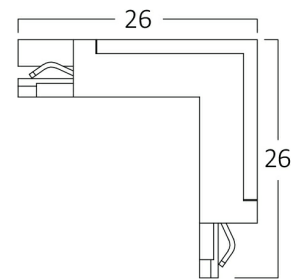

PRODUCT DATASHEET

MODEL NO

BY41-80031

DESCRIPTION

BRY-SR02-48VDC-BLC-MAG.-L2- CONNECTOR

General Characteristics

Model No	:	BY41-80031
Main Family	:	Track Lighting
Sub Family	:	Trackrails
Type	:	Connector
Body Color	:	Black
Lamp Shape	:	N/A
Light Source	:	N/A
Warranty	:	2 years
Class	:	Class III
IP	:	IP20

Dimensions & Weight

P. Length	:	26 mm
P. Width	:	26 mm
P. Height	:	20 mm
Weight	:	5 gr

Electrical Characteristics

Voltage	:	48VDC
Material	:	PC
Working Temperature	:	-20 C+40 C

Package Informations

N.W.	:	3,00 kgs
G.W.	:	3,45 kgs
PCS/CTN	:	600 pcs
Length	:	415 mm
Width	:	290 mm
Height	:	155 mm
EAN	:	5949097738869