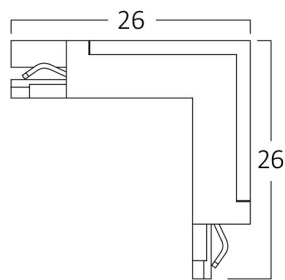

PRODUCT DATASHEET

MODEL NO

BY41-80031

DESCRIPTION

BRY-SR02-48VDC-BLC-MAG.-L2- CONNECTOR

General Characteristics

Model No	:	BY41-80031
Main Family	:	Track Lighting
Sub Family	:	Trackrails
Type	:	Connector
Body Color	:	Black
Lamp Shape	:	N/A
Light Source	:	N/A
Warranty	:	2 years
Class	:	Class III
IP	:	IP20

Dimensions & Weight

P. Length	:	26 mm
P. Width	:	26 mm
P. Height	:	20 mm
Weight	:	5 gr

Electrical Characteristics

Voltage	:	48VDC
Material	:	PC
Working Temperature	:	-20 C+40 C

Package Informations

N.W.	:	3,00 kgs
G.W.	:	3,45 kgs
PCS/CTN	:	600 pcs
Length	:	415 mm
Width	:	290 mm
Height	:	155 mm
EAN	:	5949097738869