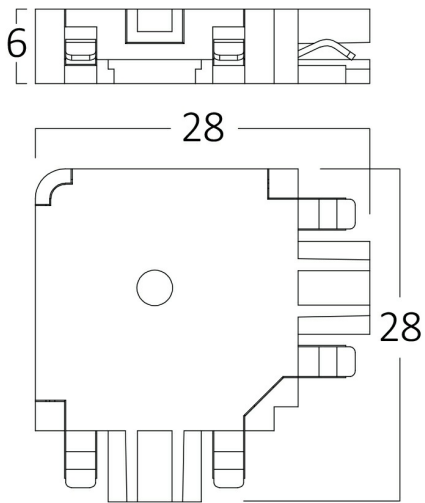

PRODUCT DATASHEET

MODEL NO

BY41-80021

DESCRIPTION

BRY-SR02-48VDC-BLC-MAG.-L- CONNECTOR

General Characteristics

Model No	:	BY41-80021
Main Family	:	Track Lighting
Sub Family	:	Trackrails
Type	:	Connector
Body Color	:	Black
Lamp Shape	:	N/A
Light Source	:	N/A
Warranty	:	2 years
Class	:	Class III
IP	:	IP20

Dimensions & Weight

P. Length	:	28 mm
P. Width	:	28 mm
P. Height	:	6 mm
Weight	:	4 gr

Electrical Characteristics

Voltage	:	48VDC
Material	:	PC
Working Temperature	:	-20 C+40 C

Package Informations

N.W.	:	2,40 kgs
G.W.	:	2,90 kgs
PCS/CTN	:	600 pcs
Length	:	325 mm
Width	:	245 mm
Height	:	135 mm
EAN	:	5949097738852