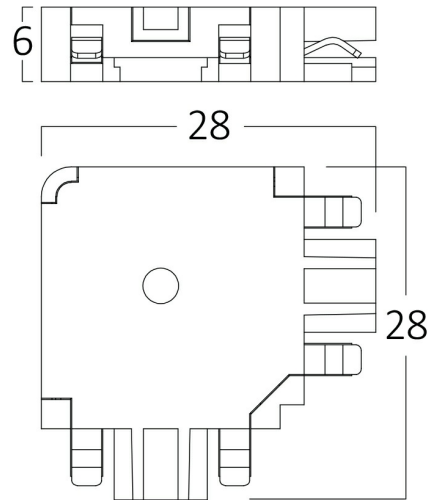

PRODUCT DATASHEET

MODEL NO

BY41-80021

DESCRIPTION

BRY-SR02-48VDC-BLC-MAG.-L- CONNECTOR

General Characteristics

Model No	:	BY41-80021
Main Family	:	Track Lighting
Sub Family	:	Trackrails
Type	:	Connector
Body Color	:	Black
Lamp Shape	:	N/A
Light Source	:	N/A
Warranty	:	2 years
Class	:	Class III
IP	:	IP20

Dimensions & Weight

P. Length	:	28 mm
P. Width	:	28 mm
P. Height	:	6 mm
Weight	:	4 gr

Electrical Characteristics

Voltage	:	48VDC
Material	:	PC
Working Temperature	:	-20 C+40 C

Package Informations

N.W.	:	2,40 kgs
G.W.	:	2,90 kgs
PCS/CTN	:	600 pcs
Length	:	325 mm
Width	:	245 mm
Height	:	135 mm
EAN	:	5949097738852