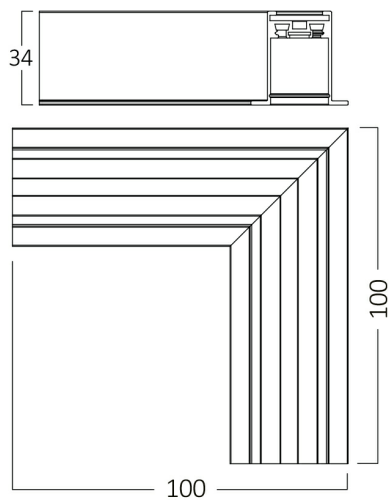

PRODUCT DATASHEET

MODEL NO

BY41-10711

DESCRIPTION

BRY-RCC02-CR-1-BLC-MAG.RAIL

General Characteristics

Model No	:	BY41-10711
Main Family	:	Track Lighting
Sub Family	:	Trackrails
Type	:	Mag.Rail
Body Color	:	Black
Lamp Shape	:	N/A
Light Source	:	N/A
Warranty	:	2 years
IP	:	IP20

Dimensions & Weight

P. Length	:	100 mm
P. Width	:	100 mm
P. Height	:	34 mm
Weight	:	74 gr

Electrical Characteristics

Material	:	Aluminium
Working Temperature	:	-20 C+40 C

Package Informations

N.W.	:	0,74 kgs
G.W.	:	1,10 kgs
PCS/CTN	:	10 pcs
Length	:	500 mm
Width	:	125 mm
Height	:	130 mm
EAN	:	5949097738838