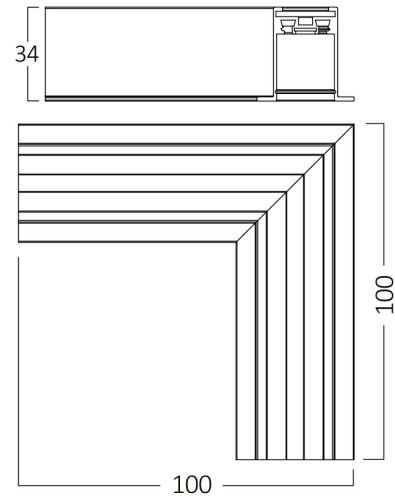

PRODUCT DATASHEET

MODEL NO

BY41-10711

DESCRIPTION

BRY-RCC02-CR-1-BLC-MAG.RAIL

General Characteristics

Model No	:	BY41-10711
Main Family	:	Track Lighting
Sub Family	:	Trackrails
Type	:	Mag.Rail
Body Color	:	Black
Lamp Shape	:	N/A
Light Source	:	N/A
Warranty	:	2 years
IP	:	IP20

Dimensions & Weight

P. Length	:	100 mm
P. Width	:	100 mm
P. Height	:	34 mm
Weight	:	74 gr

Electrical Characteristics

Material	:	Aluminium
Working Temperature	:	-20 C+40 C

Package Informations

N.W.	:	0,74 kgs
G.W.	:	1,10 kgs
PCS/CTN	:	10 pcs
Length	:	500 mm
Width	:	125 mm
Height	:	130 mm
EAN	:	5949097738838