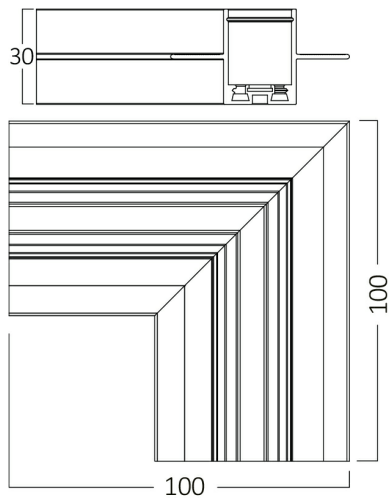

PRODUCT DATASHEET

MODEL NO

BY41-10511

DESCRIPTION

BRY-TRC02-CR-1-BLC-MAG.RAIL

General Characteristics

Model No	:	BY41-10511
Main Family	:	Track Lighting
Sub Family	:	Trackrails
Type	:	Mag.Rail
Body Color	:	Black
Lamp Shape	:	N/A
Light Source	:	N/A
Warranty	:	2 years
IP	:	IP20

Dimensions & Weight

P. Length	:	100 mm
P. Width	:	100 mm
P. Height	:	30 mm
Weight	:	66 gr

Electrical Characteristics

Material	:	Aluminium
Working Temperature	:	-20 C+40 C

Package Informations

N.W.	:	0,66 kgs
G.W.	:	1,00 kgs
PCS/CTN	:	10 pcs
Length	:	500 mm
Width	:	125 mm
Height	:	130 mm
EAN	:	5949097738814