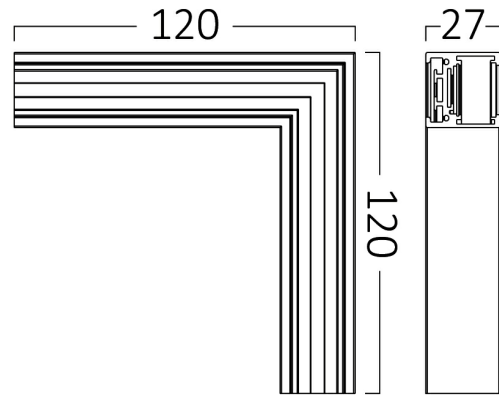

PRODUCT DATASHEET

MODEL NO BY41-10321

DESCRIPTION BRY-SRC13-48VDC-26.6×52.5-BLC-MAG.RAIL

General Characteristics

Model No	:	BY41-10321
Main Family	:	Track Lighting
Sub Family	:	Trackrails
Type	:	Mag.Rail
Body Color	:	Black
Lamp Shape	:	N/A
Light Source	:	N/A
Warranty	:	2 years
Class	:	Class III
IP	:	IP20

Dimensions & Weight

P. Length	:	120 mm
P. Width	:	120 mm
P. Height	:	27 mm
Weight	:	120 gr

Electrical Characteristics

Voltage	:	48VDC
Material	:	Aluminium
Working Temperature	:	-20 C+40 C

Package Informations

N.W.	:	1,00 kgs
G.W.	:	1,40 kgs
PCS/CTN	:	8 pcs
Length	:	270 mm
Width	:	170 mm
Height	:	150 mm
EAN	:	5949097722899