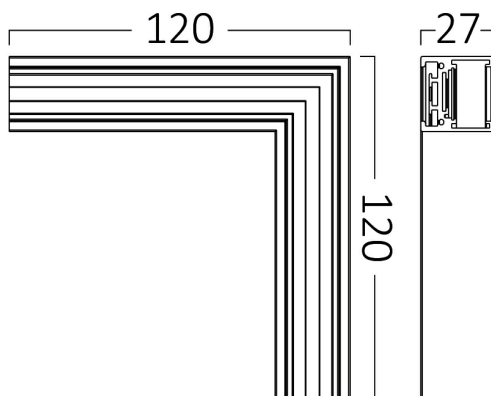

PRODUCT DATASHEET

MODEL NO BY41-10321

DESCRIPTION BRY-SRC13-48VDC-26.6×52.5-BLC-MAG.RAIL

General Characteristics

Model No	:	BY41-10321
Main Family	:	Track Lighting
Sub Family	:	Trackrails
Type	:	Mag.Rail
Body Color	:	Black
Lamp Shape	:	N/A
Light Source	:	N/A
Warranty	:	2 years
Class	:	Class III
IP	:	IP20

Dimensions & Weight

P. Length	:	120 mm
P. Width	:	120 mm
P. Height	:	27 mm
Weight	:	120 gr

Electrical Characteristics

Voltage	:	48VDC
Material	:	Aluminium
Working Temperature	:	-20 C+40 C

Package Informations

N.W.	:	1,00 kgs
G.W.	:	1,40 kgs
PCS/CTN	:	8 pcs
Length	:	270 mm
Width	:	170 mm
Height	:	150 mm
EAN	:	5949097722899