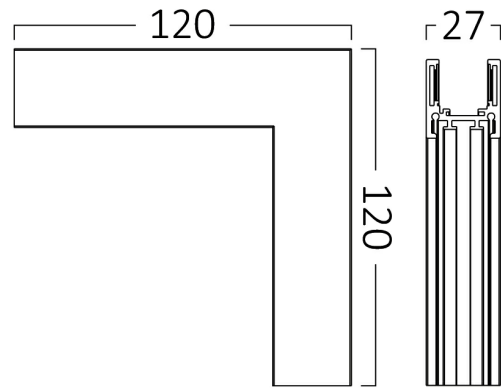

PRODUCT DATASHEET

MODEL NO BY41-10301

DESCRIPTION BRY-SRC11-48VDC-26.6×52.5-BLC-MAG.RAIL

General Characteristics

Model No	:	BY41-10301
Main Family	:	Track Lighting
Sub Family	:	Trackrails
Type	:	Mag.Rail
Body Color	:	Black
Lamp Shape	:	N/A
Light Source	:	N/A
Warranty	:	2 years
Class	:	Class III
IP	:	IP20

Dimensions & Weight

P. Length	:	120 mm
P. Width	:	120 mm
P. Height	:	27 mm
Weight	:	120 gr

Electrical Characteristics

Voltage	:	48VDC
Material	:	Aluminium
Working Temperature	:	-20 C+40 C

Package Informations

N.W.	:	1,00 kgs
G.W.	:	1,30 kgs
PCS/CTN	:	8 pcs
Length	:	270 mm
Width	:	170 mm
Height	:	150 mm
EAN	:	5949097722875