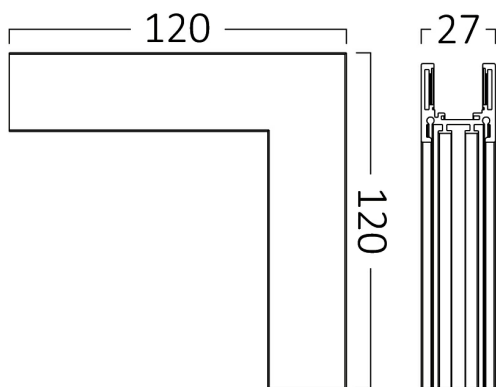

PRODUCT DATASHEET

MODEL NO BY41-10301

DESCRIPTION BRY-SRC11-48VDC-26.6×52.5-BLC-MAG.RAIL

General Characteristics

Model No	:	BY41-10301
Main Family	:	Track Lighting
Sub Family	:	Trackrails
Type	:	Mag.Rail
Body Color	:	Black
Lamp Shape	:	N/A
Light Source	:	N/A
Warranty	:	2 years
Class	:	Class III
IP	:	IP20

Dimensions & Weight

P. Length	:	120 mm
P. Width	:	120 mm
P. Height	:	27 mm
Weight	:	120 gr

Electrical Characteristics

Voltage	:	48VDC
Material	:	Aluminium
Working Temperature	:	-20 C+40 C

Package Informations

N.W.	:	1,00 kgs
G.W.	:	1,30 kgs
PCS/CTN	:	8 pcs
Length	:	270 mm
Width	:	170 mm
Height	:	150 mm
EAN	:	5949097722875