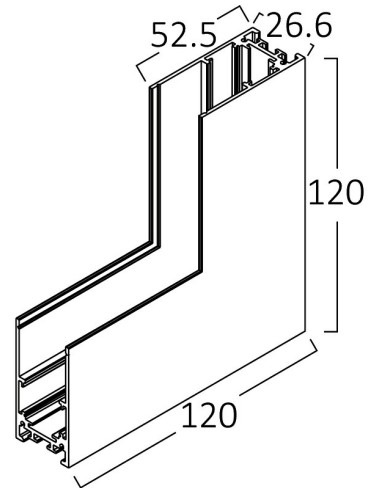

PRODUCT DATASHEET

MODEL NO

BY41-10211

DESCRIPTION

BRY-SRC02-48VDC-26.6×52.5-BLC-MAG.RAIL

General Characteristics

Model No	:	BY41-10211
Main Family	:	Track Lighting
Sub Family	:	Trackrails
Type	:	Mag.Rail
Body Color	:	Black
Lamp Shape	:	N/A
Light Source	:	N/A
Warranty	:	2 years
Class	:	Class III
IP	:	IP20

Dimensions & Weight

P. Length	:	120 mm
P. Width	:	120 mm
P. Height	:	26,6 mm
Weight	:	160 gr

Electrical Characteristics

Voltage	:	48VDC
Material	:	Aluminium
Working Temperature	:	-20 C+40 C

Package Informations

N.W.	:	1,28 kgs
G.W.	:	1,70 kgs
PCS/CTN	:	8 pcs
Length	:	265 mm
Width	:	170 mm
Height	:	150 mm
EAN	:	5949097722837