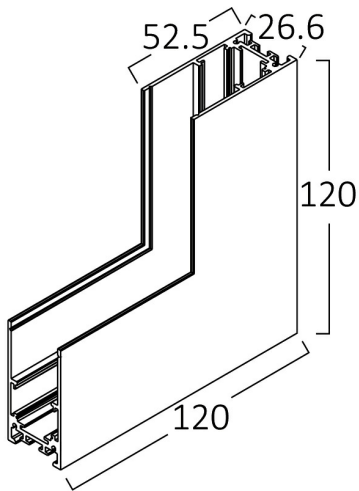

PRODUCT DATASHEET

MODEL NO

BY41-10211

DESCRIPTION

BRY-SRC02-48VDC-26.6×52.5-BLC-MAG.RAIL

General Characteristics

Model No	:	BY41-10211
Main Family	:	Track Lighting
Sub Family	:	Trackrails
Type	:	Mag.Rail
Body Color	:	Black
Lamp Shape	:	N/A
Light Source	:	N/A
Warranty	:	2 years
Class	:	Class III
IP	:	IP20

Dimensions & Weight

P. Length	:	120 mm
P. Width	:	120 mm
P. Height	:	26,6 mm
Weight	:	160 gr

Electrical Characteristics

Voltage	:	48VDC
Material	:	Aluminium
Working Temperature	:	-20 C+40 C

Package Informations

N.W.	:	1,28 kgs
G.W.	:	1,70 kgs
PCS/CTN	:	8 pcs
Length	:	265 mm
Width	:	170 mm
Height	:	150 mm
EAN	:	5949097722837