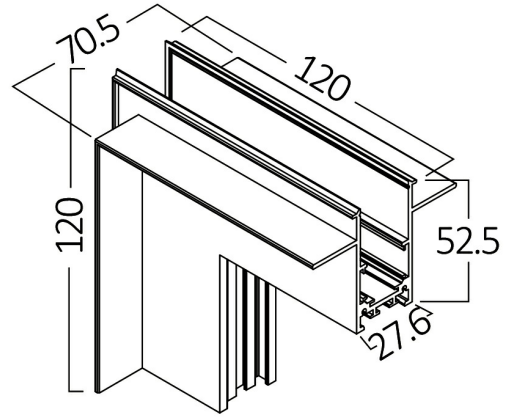

PRODUCT DATASHEET

MODEL NO

BY41-10121

DESCRIPTION

BRY-CRC03-48VDC-27.6×52.5-BLC-MAG.RAIL

General Characteristics

Model No	:	BY41-10121
Main Family	:	Track Lighting
Sub Family	:	Trackrails
Type	:	Mag.Rail
Body Color	:	Black
Lamp Shape	:	N/A
Light Source	:	N/A
Warranty	:	2 years
Class	:	Class III
IP	:	IP20

Dimensions & Weight

P. Length	:	120 mm
P. Width	:	120 mm
P. Height	:	70,5 mm
Weight	:	180 gr

Electrical Characteristics

Voltage	:	48VDC
Material	:	Aluminium
Working Temperature	:	-20 C+40 C

Package Informations

N.W.	:	1,44 kgs
G.W.	:	1,80 kgs
PCS/CTN	:	8 pcs
Length	:	360 mm
Width	:	275 mm
Height	:	150 mm
EAN	:	5949097722790