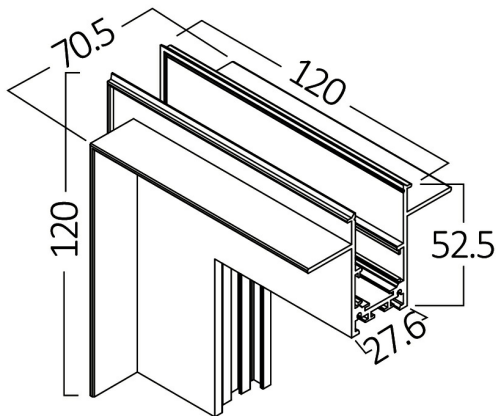

PRODUCT DATASHEET

MODEL NO

BY41-10121

DESCRIPTION

BRY-CRC03-48VDC-27.6×52.5-BLC-MAG.RAIL

General Characteristics

Model No	:	BY41-10121
Main Family	:	Track Lighting
Sub Family	:	Trackrails
Type	:	Mag.Rail
Body Color	:	Black
Lamp Shape	:	N/A
Light Source	:	N/A
Warranty	:	2 years
Class	:	Class III
IP	:	IP20

Dimensions & Weight

P. Length	:	120 mm
P. Width	:	120 mm
P. Height	:	70,5 mm
Weight	:	180 gr

Electrical Characteristics

Voltage	:	48VDC
Material	:	Aluminium
Working Temperature	:	-20 C+40 C

Package Informations

N.W.	:	1,44 kgs
G.W.	:	1,80 kgs
PCS/CTN	:	8 pcs
Length	:	360 mm
Width	:	275 mm
Height	:	150 mm
EAN	:	5949097722790