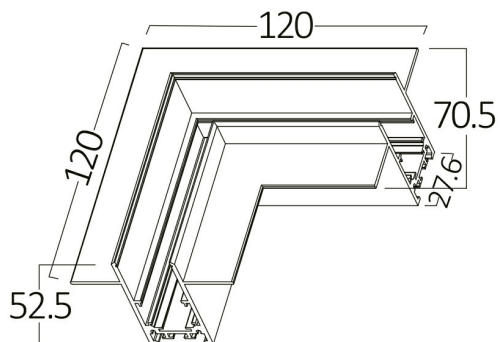

PRODUCT DATASHEET

MODEL NO BY41-10101

DESCRIPTION BRY-CRC01-48VDC-27.6×52.5-BLC-MAG.RAIL

General Characteristics

Model No	:	BY41-10101
Main Family	:	Track Lighting
Sub Family	:	Trackrails
Type	:	Mag.Rail
Body Color	:	Black
Lamp Shape	:	N/A
Light Source	:	N/A
Warranty	:	2 years
Class	:	Class III
IP	:	IP20

Dimensions & Weight

P. Length	:	120 mm
P. Width	:	120 mm
P. Height	:	52,5 mm
Weight	:	170 gr

Electrical Characteristics

Voltage	:	48VDC
Material	:	Aluminium
Working Temperature	:	-20 C+40 C

Package Informations

N.W.	:	1,36 kgs
G.W.	:	1,70 kgs
PCS/CTN	:	8 pcs
Length	:	280 mm
Width	:	280 mm
Height	:	150 mm
EAN	:	5949097722776