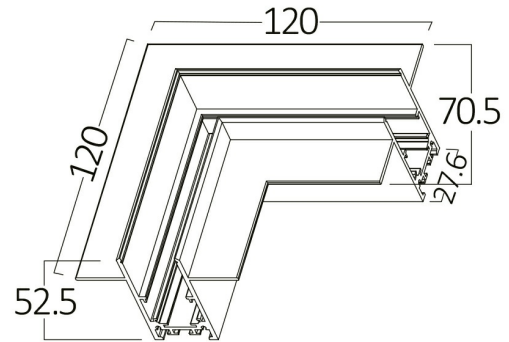

PRODUCT DATASHEET

MODEL NO BY41-10101

DESCRIPTION BRY-CRC01-48VDC-27.6×52.5-BLC-MAG.RAIL

General Characteristics

Model No	:	BY41-10101
Main Family	:	Track Lighting
Sub Family	:	Trackrails
Type	:	Mag.Rail
Body Color	:	Black
Lamp Shape	:	N/A
Light Source	:	N/A
Warranty	:	2 years
Class	:	Class III
IP	:	IP20

Dimensions & Weight

P. Length	:	120 mm
P. Width	:	120 mm
P. Height	:	52,5 mm
Weight	:	170 gr

Electrical Characteristics

Voltage	:	48VDC
Material	:	Aluminium
Working Temperature	:	-20 C+40 C

Package Informations

N.W.	:	1,36 kgs
G.W.	:	1,70 kgs
PCS/CTN	:	8 pcs
Length	:	280 mm
Width	:	280 mm
Height	:	150 mm
EAN	:	5949097722776