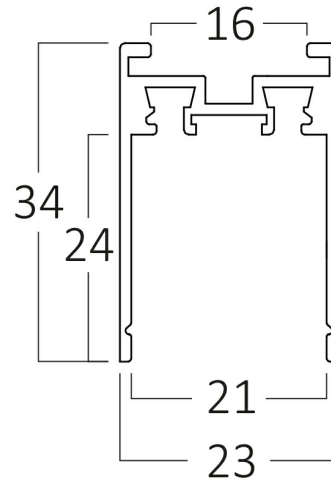

PRODUCT DATASHEET

MODEL NO

BY41-01211

DESCRIPTION

BRY-SR03-1M-48VDC-BLC-MAG.RAIL

General Characteristics

Model No	:	BY41-01211
Main Family	:	Track Lighting
Sub Family	:	Trackrails
Type	:	Mag.Rail
Body Color	:	Black
Lamp Shape	:	N/A
Light Source	:	N/A
Warranty	:	2 years
Class	:	Class III
IP	:	IP20

Dimensions & Weight

P. Length	:	1000 mm
P. Width	:	23 mm
P. Height	:	34 mm
Weight	:	530 gr

Electrical Characteristics

Voltage	:	48VDC
Material	:	Aluminium
Working Temperature	:	-20 C+40 C

Package Informations

N.W.	:	5,30 kgs
G.W.	:	5,70 kgs
PCS/CTN	:	10 pcs
Length	:	1030 mm
Width	:	135 mm
Height	:	80 mm
EAN	:	5949097738753