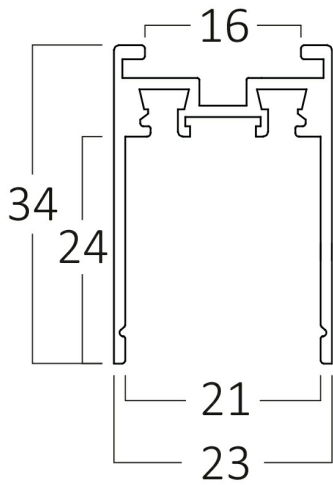

PRODUCT DATASHEET

MODEL NO

BY41-01211

DESCRIPTION

BRY-SR03-1M-48VDC-BLC-MAG.RAIL

General Characteristics

Model No	:	BY41-01211
Main Family	:	Track Lighting
Sub Family	:	Trackrails
Type	:	Mag.Rail
Body Color	:	Black
Lamp Shape	:	N/A
Light Source	:	N/A
Warranty	:	2 years
Class	:	Class III
IP	:	IP20

Dimensions & Weight

P. Length	:	1000 mm
P. Width	:	23 mm
P. Height	:	34 mm
Weight	:	530 gr

Electrical Characteristics

Voltage	:	48VDC
Material	:	Aluminium
Working Temperature	:	-20 C+40 C

Package Informations

N.W.	:	5,30 kgs
G.W.	:	5,70 kgs
PCS/CTN	:	10 pcs
Length	:	1030 mm
Width	:	135 mm
Height	:	80 mm
EAN	:	5949097738753