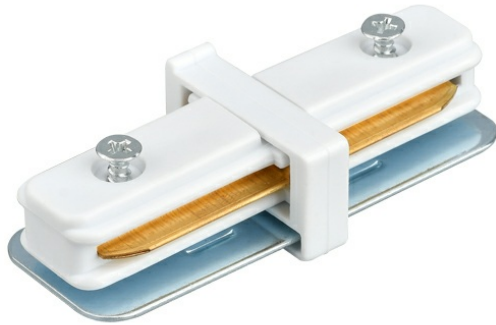

Braytron

PRODUCT DATASHEET

MODEL NO BY40-00240

DESCRIPTION BRY-MIDDLE-2WRS-WHT-TRACK RAIL CONNECTOR

BRAYTRON SRL

Bulavardul Iuliu Maniu, Nr.616, Sector 6, 061129, Bucuresti-ROMANIA

info@braytron.com

www.braytron.com

Page 1-2

General Characteristics

Model No	:	BY40-00240
Main Family	:	Track Lighting
Sub Family	:	Trackrails
Type	:	Connector
Body Color	:	White
Socket	:	2 WIRES
Warranty	:	2 Years
Class	:	CLASS I
IP	:	IP20