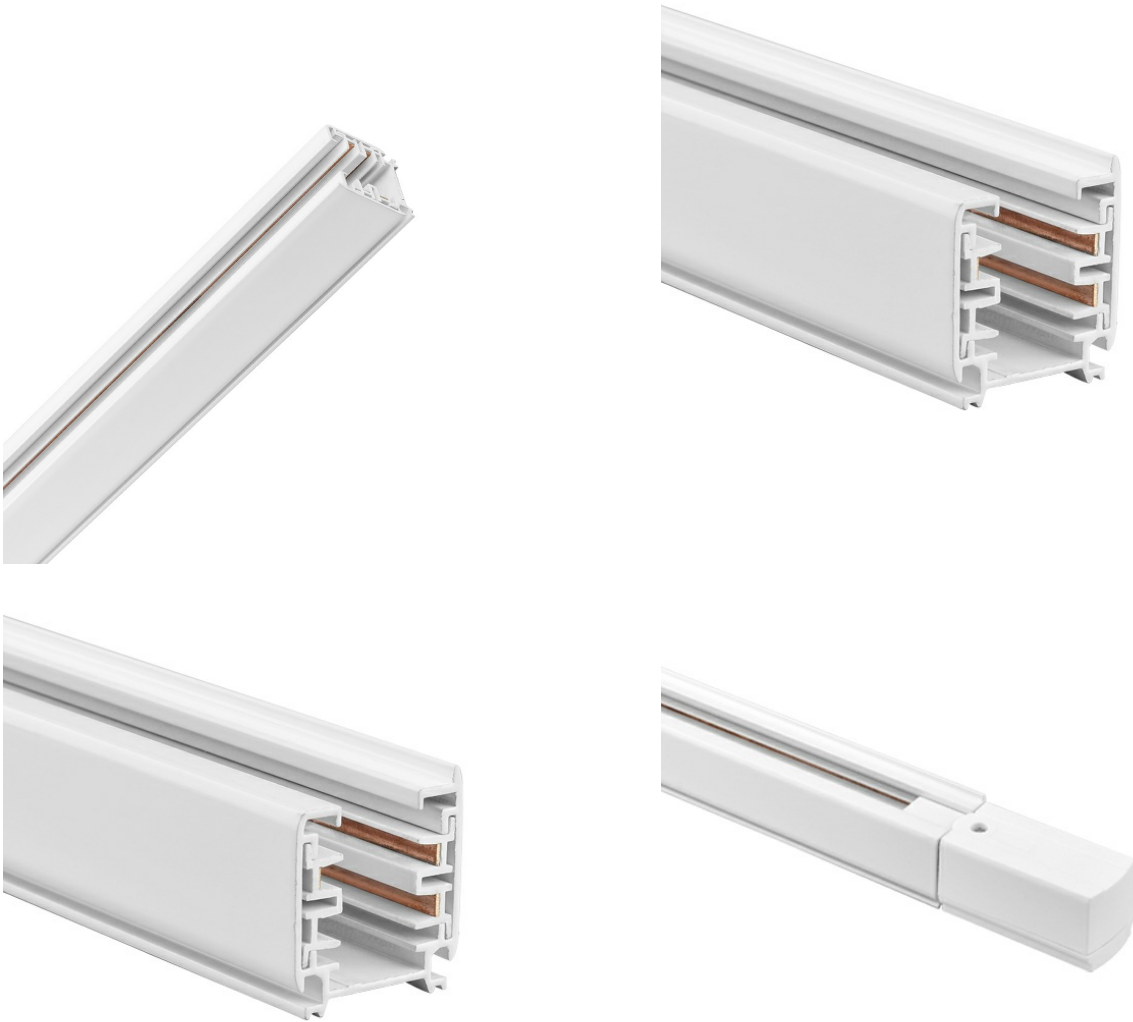

PRODUCT DATASHEET

MODEL NO

BY40-00220

DESCRIPTION

BRY-2M-4WRS-WHT-TRACK RAIL

BRAYTRON SRL

Bulaverdul iuliu maniu, Nr.616, Sector 6, 061129, Bucuresti-ROMANIA

info@braytron.com

www.braytron.com

General Characteristics

Model No	:	BY40-00220
Main Family	:	Track Lighting
Sub Family	:	Trackrails
Type	:	Trackrail
Body Color	:	White
Lamp Shape	:	N/A
Light Source	:	N/A
Socket	:	4 Wires
Class	:	Class I
IP	:	IP20

Dimensions & Weight

P. Length	:	2010 mm
P. Width	:	32 mm
P. Height	:	36 mm
Weight	:	1530 gr

Electrical Characteristics

Voltage	:	220-240V
Material	:	Aluminium
Working Temperature	:	-20 C+40 C
Frequency	:	50-60 Hz