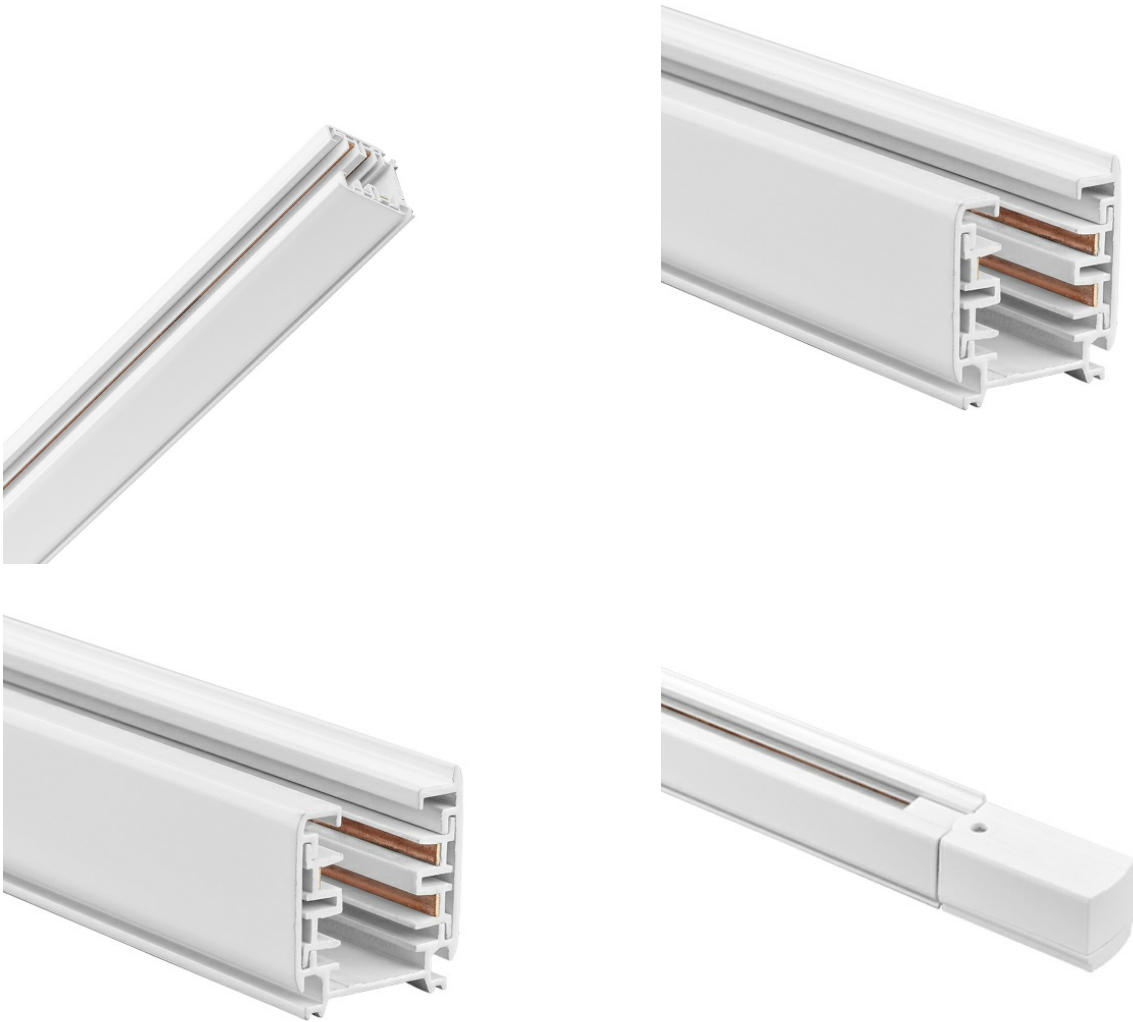

PRODUCT DATASHEET

MODEL NO

BY40-00210

DESCRIPTION

BRY-1M-4WRS-WHT-TRACK RAIL

BRAYTRON SRL

Bulaverdul iuliu maniu, Nr.616, Sector 6, 061129, Bucuresti-ROMANIA

info@braytron.com

www.braytron.com

General Characteristics

Model No	:	BY40-00210
Main Family	:	Track Lighting
Sub Family	:	Trackrails
Type	:	Trackrail
Body Color	:	White
Lamp Shape	:	N/A
Light Source	:	N/A
Socket	:	4 Wires
Class	:	Class I
IP	:	IP20

Dimensions & Weight

P. Length	:	1005 mm
P. Width	:	32 mm
P. Height	:	36 mm
Weight	:	760 gr

Electrical Characteristics

Voltage	:	220-240V
Material	:	Aluminium
Working Temperature	:	-20 C+40 C
Frequency	:	50-60 Hz