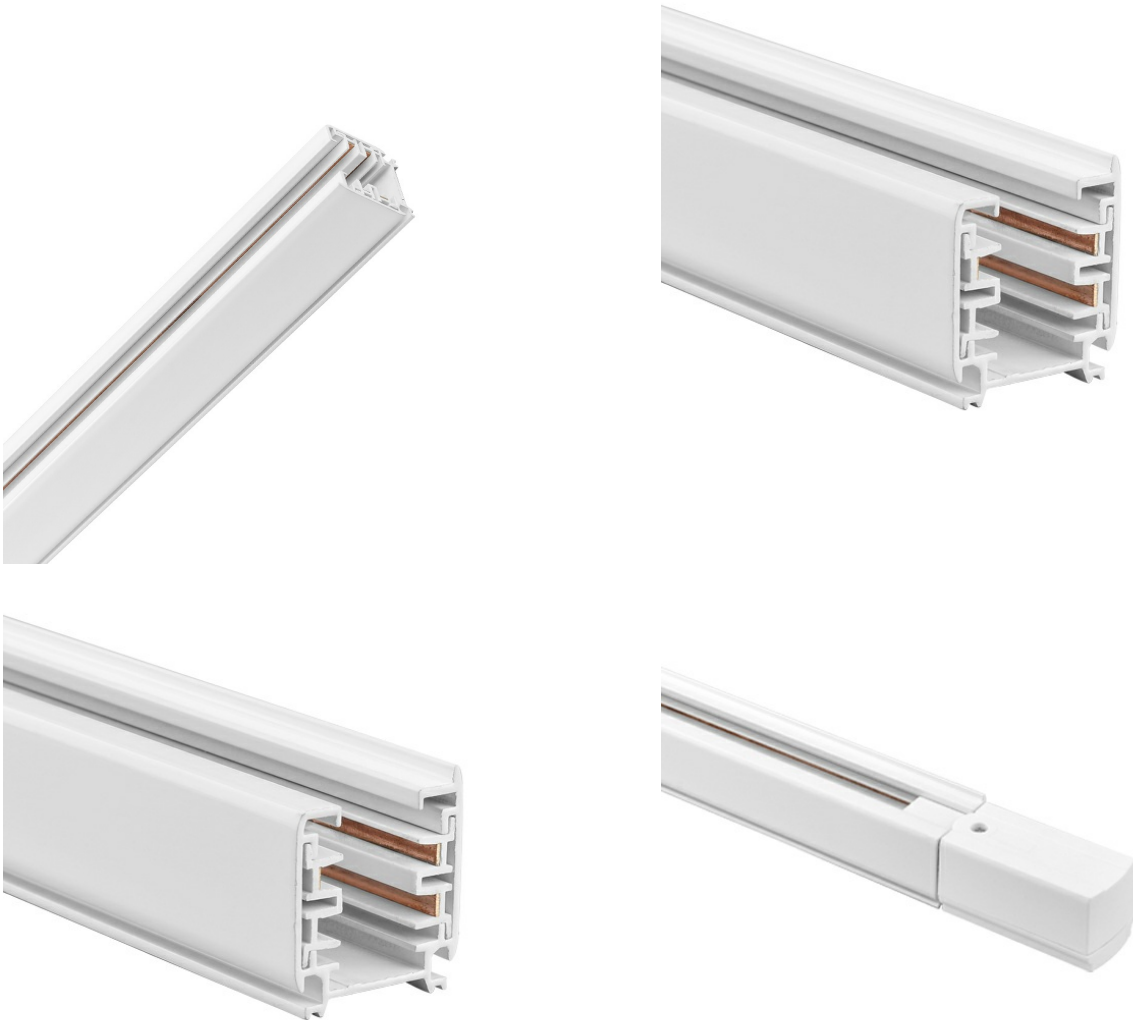

## PRODUCT DATASHEET

MODEL NO

BY40-00210

DESCRIPTION

BRY-1M-4WRS-WHT-TRACK RAIL

BRAYTRON SRL

Bulavardul iuliu maniu, Nr.616, Sector 6, 061129, Bucuresti-ROMANIA

info@braytron.com

### General Characteristics

Model No	:	BY40-00210
Main Family	:	Track Lighting
Sub Family	:	Trackrails
Type	:	Trackrail
Body Color	:	White
Lamp Shape	:	N/A
Light Source	:	N/A
Socket	:	4 Wires
Class	:	Class I
IP	:	IP20

### Dimensions & Weight

P. Length	:	1005 mm
P. Width	:	32 mm
P. Height	:	36 mm
Weight	:	760 gr