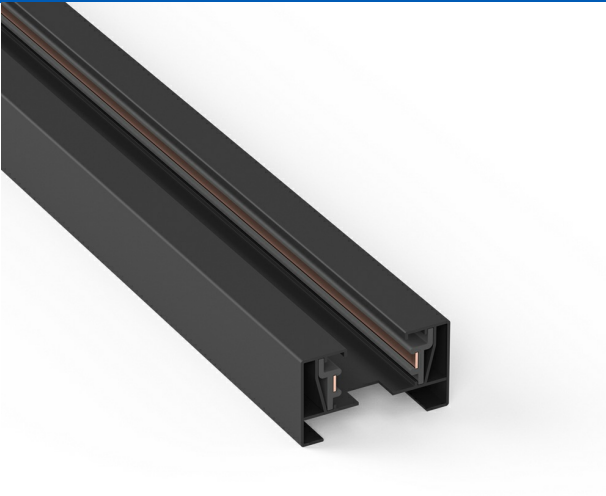

Braytron

PRODUCT DATASHEET

MODEL NO

BY40-00121

DESCRIPTION

BRY-2M-2WRS-BLC-TRACK RAIL

BRAYTRON SRL

Bulavardul iuliu maniu, Nr.616, Sector 6, 061129, Bucuresti-ROMANIA

info@braytron.com

www.braytron.com

Page 1-2

General Characteristics

Model No	:	BY40-00121
Main Family	:	Track Lighting
Sub Family	:	Trackrails
Type	:	Trackrail
Body Color	:	Black
Socket	:	2 WIRES
Warranty	:	2 Years
Class	:	CLASS I
IP	:	IP20

Dimensions & Weight

P. Length	:	1000 mm
P. Width	:	32 mm
P. Height	:	35 mm
Weight	:	520 gr

Electrical Characteristics

Lifetime	:	20000 h
Voltage	:	220-240V 50/60Hz
Material	:	Aluminium
Working Temperature	:	-20°C ~ +40°C