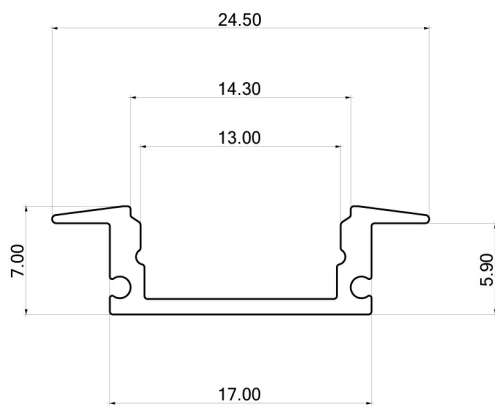

PRODUCT DATASHEET

MODEL NO BY39-00621

DESCRIPTION BRY-RC1707-2MT-BLC-ALUMINIUM PROFILE

General Characteristics

| | | |
|--------------|---|-------------------|
| Model No | : | BY39-00621 |
| Main Family | : | Profiles |
| Sub Family | : | Aluminium Profile |
| Type | : | Profile |
| Body Color | : | Black |
| Lamp Shape | : | N/A |
| Light Source | : | N/A |
| IP | : | IP20 |

Dimensions & Weight

| | | |
|-----------|---|---------|
| P. Length | : | 2000 mm |
| P. Width | : | 24,5 mm |
| P. Height | : | 7 mm |
| Weight | : | 290 gr |

Electrical Characteristics

| | | |
|----------|---|-----------|
| Material | : | Aluminium |
|----------|---|-----------|

Package Informations

| | | |
|---------|---|---------------|
| N.W. | : | 29,00 kgs |
| G.W. | : | 32,35 kgs |
| PCS/CTN | : | 100 pcs |
| Length | : | 2160 mm |
| Width | : | 240 mm |
| Height | : | 140 mm |
| EAN | : | 5949097736841 |