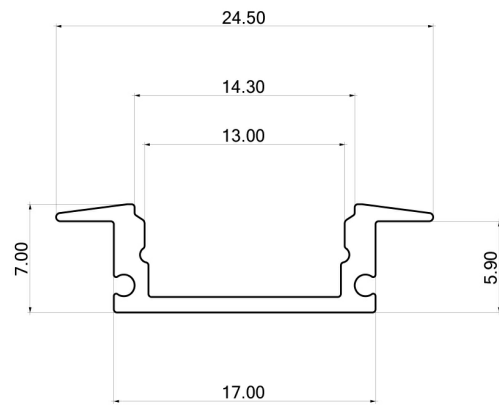

PRODUCT DATASHEET

MODEL NO BY39-00621

DESCRIPTION BRY-RC1707-2MT-BLC-ALUMINIUM PROFILE

General Characteristics

| | | |
|--------------|---|-------------------|
| Model No | : | BY39-00621 |
| Main Family | : | Profiles |
| Sub Family | : | Aluminium Profile |
| Type | : | Profile |
| Body Color | : | Black |
| Lamp Shape | : | N/A |
| Light Source | : | N/A |
| IP | : | IP20 |

Dimensions & Weight

| | | |
|-----------|---|---------|
| P. Length | : | 2000 mm |
| P. Width | : | 24,5 mm |
| P. Height | : | 7 mm |
| Weight | : | 290 gr |

Electrical Characteristics

| | | |
|----------|---|-----------|
| Material | : | Aluminium |
|----------|---|-----------|

Package Informations

| | | |
|---------|---|---------------|
| N.W. | : | 29,00 kgs |
| G.W. | : | 32,35 kgs |
| PCS/CTN | : | 100 pcs |
| Length | : | 2160 mm |
| Width | : | 240 mm |
| Height | : | 140 mm |
| EAN | : | 5949097736841 |