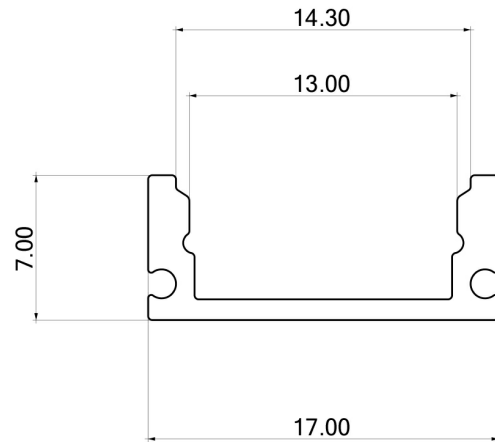

PRODUCT DATASHEET

MODEL NO BY39-00123

DESCRIPTION BRY-SR1707-2MT-SLV-ALUMINIUM PROFILE

General Characteristics

| | | |
|--------------|---|-------------------|
| Model No | : | BY39-00123 |
| Main Family | : | Profiles |
| Sub Family | : | Aluminium Profile |
| Type | : | Profile |
| Body Color | : | Silver |
| Lamp Shape | : | N/A |
| Light Source | : | N/A |
| IP | : | IP20 |

Dimensions & Weight

| | | |
|-----------|---|---------|
| P. Length | : | 2000 mm |
| P. Width | : | 17 mm |
| P. Height | : | 7 mm |
| Weight | : | 240 gr |

Electrical Characteristics

| | | |
|----------|---|-----------|
| Material | : | Aluminium |
|----------|---|-----------|

Package Informations

| | | |
|---------|---|---------------|
| N.W. | : | 24,00 kgs |
| G.W. | : | 26,20 kgs |
| PCS/CTN | : | 100 pcs |
| Length | : | 2080 mm |
| Width | : | 230 mm |
| Height | : | 175 mm |
| EAN | : | 5949097736834 |