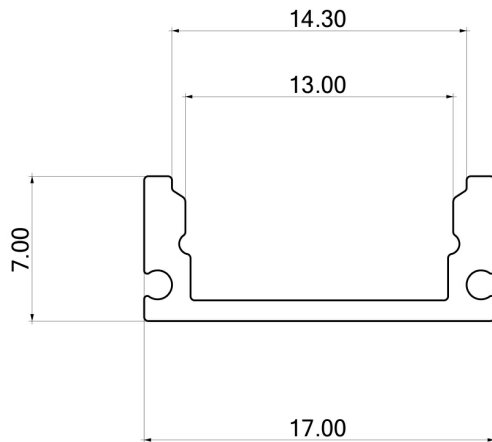

PRODUCT DATASHEET

MODEL NO BY39-00123

DESCRIPTION BRY-SR1707-2MT-SLV-ALUMINIUM PROFILE

General Characteristics

| | | |
|--------------|---|-------------------|
| Model No | : | BY39-00123 |
| Main Family | : | Profiles |
| Sub Family | : | Aluminium Profile |
| Type | : | Profile |
| Body Color | : | Silver |
| Lamp Shape | : | N/A |
| Light Source | : | N/A |
| IP | : | IP20 |

Dimensions & Weight

| | | |
|-----------|---|---------|
| P. Length | : | 2000 mm |
| P. Width | : | 17 mm |
| P. Height | : | 7 mm |
| Weight | : | 240 gr |

Electrical Characteristics

| | | |
|----------|---|-----------|
| Material | : | Aluminium |
|----------|---|-----------|

Package Informations

| | | |
|---------|---|---------------|
| N.W. | : | 24,00 kgs |
| G.W. | : | 26,20 kgs |
| PCS/CTN | : | 100 pcs |
| Length | : | 2080 mm |
| Width | : | 230 mm |
| Height | : | 175 mm |
| EAN | : | 5949097736834 |