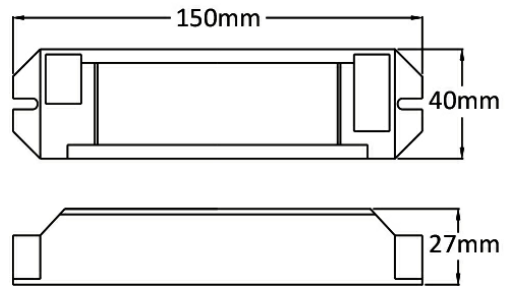

PRODUCT DATASHEET

MODEL NO BY35-30330

DESCRIPTION BRY-BKL033-10W-11.1V-2.2mAh(3W-60W)-BATTERY PACK

General Characteristics

Model No	:	BY35-30330
Main Family	:	Others
Sub Family	:	Emergency Kit
Type	:	Emergency Kit
Body Color	:	White
Lamp Shape	:	N/A
Light Source	:	N/A
Warranty	:	2 years
Class	:	Class II
IP	:	IP20

Package Informations

N.W.	:	11,20 kgs
G.W.	:	13,25 kgs
PCS/CTN	:	50 pcs
Length	:	430 mm
Width	:	175 mm
Height	:	430 mm
EAN	:	5949097721878

Product Characteristics

Wattage	:	Max 10 w
---------	---	----------

Dimensions & Weight

P. Length	:	150 mm
P. Width	:	40 mm
P. Height	:	27 mm
Weight	:	224 gr

Battery Informations

Charging Type	:	AC
Charging Time	:	20 h-24 h
Number Of Charging Cycles	:	1000