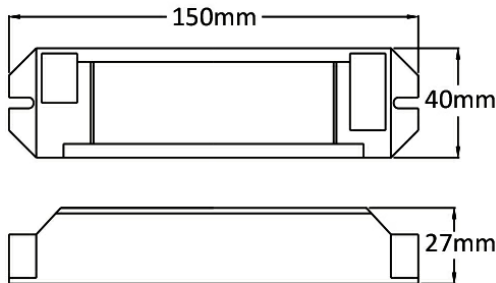

PRODUCT DATASHEET

MODEL NO BY35-30330

DESCRIPTION BRY-BKL033-10W-11.1V-2.2mAh(3W-60W)-BATTERY PACK

General Characteristics

Model No	:	BY35-30330
Main Family	:	Others
Sub Family	:	Emergency Kit
Type	:	Emergency Kit
Body Color	:	White
Lamp Shape	:	N/A
Light Source	:	N/A
Warranty	:	2 years
Class	:	Class II
IP	:	IP20

Package Informations

N.W.	:	11,20 kgs
G.W.	:	13,25 kgs
PCS/CTN	:	50 pcs
Length	:	430 mm
Width	:	175 mm
Height	:	430 mm
EAN	:	5949097721878

Product Characteristics

Wattage	:	Max 10 w
---------	---	----------

Dimensions & Weight

P. Length	:	150 mm
P. Width	:	40 mm
P. Height	:	27 mm
Weight	:	224 gr

Battery Informations

Charging Type	:	AC
Charging Time	:	20 h-24 h
Number Of Charging Cycles	:	1000