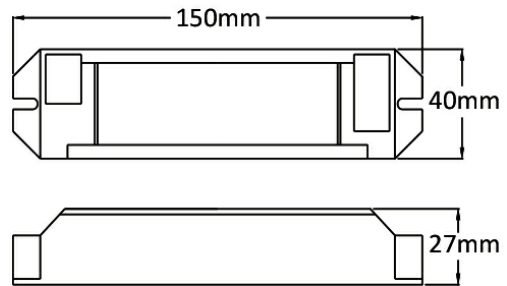

PRODUCT DATASHEET

MODEL NO BY35-30230

DESCRIPTION BRY-BKL023-5W-7.4V-2.2mAh-(3W-40W)-BATTERY PACK

General Characteristics

Model No	:	BY35-30230
Main Family	:	Others
Sub Family	:	Emergency Kit
Type	:	Emergency Kit
Body Color	:	White
Lamp Shape	:	N/A
Light Source	:	N/A
Warranty	:	2 years
Class	:	Class II
IP	:	IP20

Electrical Characteristics

Lifetime	:	15000 h
Voltage	:	220-240V
Power Factor	:	>0,5
Material	:	PC
Working Temperature	:	-20 C+40 C
Working Time	:	2-3 h
Frequency	:	50-60 Hz

Package Informations

N.W.	:	8,75 kgs
G.W.	:	10,40 kgs
PCS/CTN	:	50 pcs
Length	:	345 mm
Width	:	175 mm
Height	:	430 mm
EAN	:	5949097721861

Product Characteristics

Wattage	:	Max 5 w
---------	---	---------

Dimensions & Weight

P. Length	:	150 mm
P. Width	:	40 mm
P. Height	:	27 mm
Weight	:	175 gr

Battery Informations

Charging Type	:	AC
Charging Time	:	20 h-24 h
Number Of Charging Cycles	:	1000