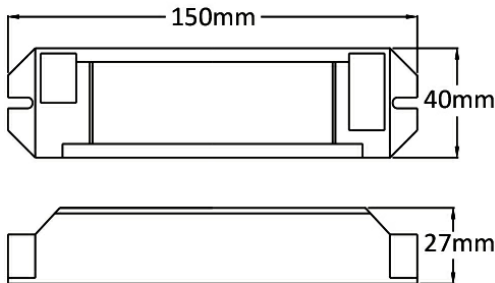

PRODUCT DATASHEET

MODEL NO BY35-30230

DESCRIPTION BRY-BKL023-5W-7.4V-2.2mAh-(3W-40W)-BATTERY PACK

General Characteristics

Model No	:	BY35-30230
Main Family	:	Others
Sub Family	:	Emergency Kit
Type	:	Emergency Kit
Body Color	:	White
Lamp Shape	:	N/A
Light Source	:	N/A
Warranty	:	2 years
Class	:	Class II
IP	:	IP20

Electrical Characteristics

Lifetime	:	15000 h
Voltage	:	220-240V
Power Factor	:	>0,5
Material	:	PC
Working Temperature	:	-20 C+40 C
Working Time	:	2-3 h
Frequency	:	50-60 Hz

Package Informations

N.W.	:	8,75 kgs
G.W.	:	10,40 kgs
PCS/CTN	:	50 pcs
Length	:	345 mm
Width	:	175 mm
Height	:	430 mm
EAN	:	5949097721861

Product Characteristics

Wattage	:	Max 5 w
---------	---	---------

Dimensions & Weight

P. Length	:	150 mm
P. Width	:	40 mm
P. Height	:	27 mm
Weight	:	175 gr

Battery Informations

Charging Type	:	AC
Charging Time	:	20 h-24 h
Number Of Charging Cycles	:	1000