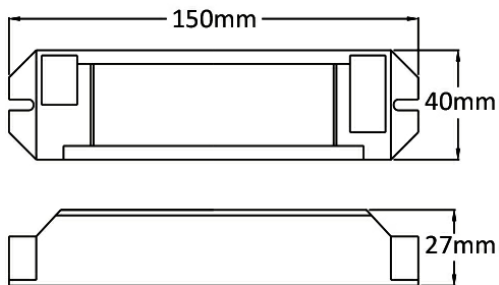

PRODUCT DATASHEET

MODEL NO BY35-30130

DESCRIPTION BRY-BKL013-3W-3.7V-2.2mAh-(3W-20W)-BATTERY PACK

General Characteristics

Model No	:	BY35-30130
Main Family	:	Others
Sub Family	:	Emergency Kit
Type	:	Emergency Kit
Body Color	:	White
Lamp Shape	:	N/A
Light Source	:	N/A
Warranty	:	2 years
Class	:	Class II
IP	:	IP20

Electrical Characteristics

Lifetime	:	15000 h
Voltage	:	220-240V
Power Factor	:	>0,5
Material	:	PC
Working Temperature	:	-20 C+40 C
Working Time	:	2-3 h
Frequency	:	50-60 Hz

Package Informations

N.W.	:	5,65 kgs
G.W.	:	6,60 kgs
PCS/CTN	:	50 pcs
Length	:	340 mm
Width	:	245 mm
Height	:	195 mm
EAN	:	5949097721854

Product Characteristics

Wattage	:	Max 3 w
---------	---	---------

Dimensions & Weight

P. Length	:	150 mm
P. Width	:	40 mm
P. Height	:	27 mm
Weight	:	113 gr

Battery Informations

Charging Type	:	AC
Charging Time	:	20 h-24 h
Number Of Charging Cycles	:	1000