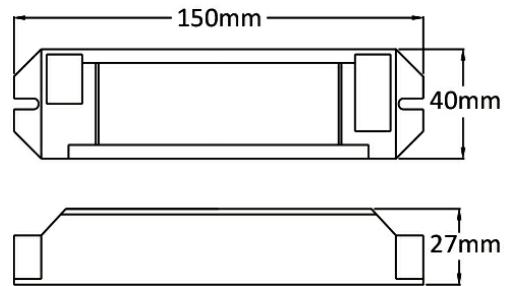

PRODUCT DATASHEET

MODEL NO BY35-30130

DESCRIPTION BRY-BKL013-3W-3.7V-2.2mAh-(3W-20W)-BATTERY PACK

General Characteristics

Model No	:	BY35-30130
Main Family	:	Others
Sub Family	:	Emergency Kit
Type	:	Emergency Kit
Body Color	:	White
Lamp Shape	:	N/A
Light Source	:	N/A
Warranty	:	2 years
Class	:	Class II
IP	:	IP20

Electrical Characteristics

Lifetime	:	15000 h
Voltage	:	220-240V
Power Factor	:	>0,5
Material	:	PC
Working Temperature	:	-20 C+40 C
Working Time	:	2-3 h
Frequency	:	50-60 Hz

Package Informations

N.W.	:	5,65 kgs
G.W.	:	6,60 kgs
PCS/CTN	:	50 pcs
Length	:	340 mm
Width	:	245 mm
Height	:	195 mm
EAN	:	5949097721854

Product Characteristics

Wattage	:	Max 3 w
---------	---	---------

Dimensions & Weight

P. Length	:	150 mm
P. Width	:	40 mm
P. Height	:	27 mm
Weight	:	113 gr

Battery Informations

Charging Type	:	AC
Charging Time	:	20 h-24 h
Number Of Charging Cycles	:	1000