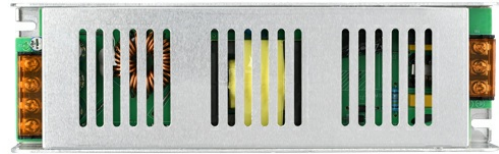

## PRODUCT DATASHEET

MODEL NO BY02-13500

DESCRIPTION BRY-350W-24VDC-IP20-LED POWER SUPPLY

BRAYTRON SRL

Bulavardul iuliu maniu, Nr.616, Sector 6, 061129, Bucuresti-ROMANIA

[info@braytron.com](mailto:info@braytron.com)

### General Characteristics

Model No	:	BY02-13500
Main Family	:	Others
Sub Family	:	Power Supply
Type	:	Power Supply
Body Color	:	Silver
Lamp Shape	:	N/A
Light Source	:	N/A
Warranty	:	2 years
Class	:	Class I
IP	:	IP20