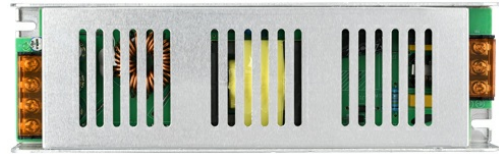

Braytron

PRODUCT DATASHEET

MODEL NO BY02-12500

DESCRIPTION BRY-250W-24VDC-IP20-LED POWER SUPPLY

BRAYTRON SRL

Bulavardul iuliu maniu, Nr.616, Sector 6, 061129, Bucuresti-ROMANIA

info@braytron.com

www.braytron.com

Page 1-2

General Characteristics

Model No	:	BY02-12500
Main Family	:	Others
Sub Family	:	Power Supply
Type	:	Power Supply
Body Color	:	Silver
Lamp Shape	:	N/A
Light Source	:	N/A
Warranty	:	2 years
Class	:	Class I
IP	:	IP20

Electrical Characteristics

Lifetime	:	15000 h
Voltage	:	220-240V
Power Factor	:	>0,5
Material	:	Aluminium
Working Temperature	:	-20 C+40 C
Frequency	:	50-60 Hz

Package Informations

N.W.	:	17,40 kgs
G.W.	:	19,70 kgs
PCS/CTN	:	40 pcs
Length	:	470 mm
Width	:	400 mm
Height	:	220 mm
EAN	:	5949097704789

Product Characteristics

Wattage	:	Max 250 w
---------	---	-----------

Dimensions & Weight

P. Length	:	222 mm
P. Width	:	68 mm
P. Height	:	41 mm
Weight	:	435 gr