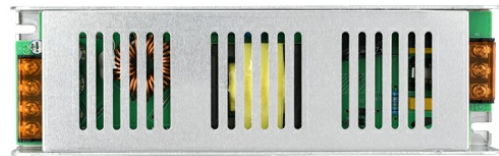

PRODUCT DATASHEET

MODEL NO BY02-02500

DESCRIPTION BRY-250W-12VDC-IP20-LED POWER SUPPLY

General Characteristics

Model No	:	BY02-02500
Main Family	:	Others
Sub Family	:	Power Supply
Type	:	Power Supply
Body Color	:	Silver
Lamp Shape	:	N/A
Light Source	:	N/A
Warranty	:	2 years
Class	:	Class I
IP	:	IP20

Electrical Characteristics

Lifetime	:	15000 h
Voltage	:	220-240V
Power Factor	:	>0,5
Material	:	Aluminium
Working Temperature	:	-20 C+40 C
Frequency	:	50-60 Hz

Package Informations

N.W.	:	17,40 kgs
G.W.	:	19,70 kgs
PCS/CTN	:	40 pcs
Length	:	470 mm
Width	:	400 mm
Height	:	220 mm
EAN	:	5949097702723

Product Characteristics

Wattage	:	Max 250 w
---------	---	-----------

Dimensions & Weight

P. Length	:	222 mm
P. Width	:	68 mm
P. Height	:	41 mm
Weight	:	435 gr