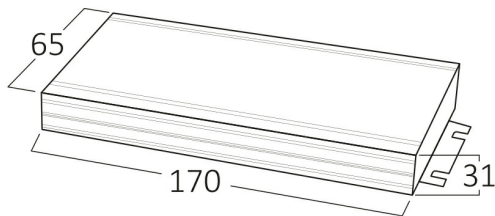

PRODUCT DATASHEET

MODEL NO BY01-01000

DESCRIPTION BRY-100W-24VDC-IP67-LED POWER SUPPLY

General Characteristics

Model No	:	BY01-01000
Main Family	:	Others
Sub Family	:	Power Supply
Type	:	Power Supply
Body Color	:	Black
Lamp Shape	:	N/A
Light Source	:	N/A
Warranty	:	3 years
Class	:	Class I
IP	:	IP67
IK	:	IK05

Electrical Characteristics

Lifetime	:	20000 h
Voltage	:	220-240V
Power Factor	:	>0,5
Material	:	Aluminium
Working Temperature	:	-20 C+40 C
Frequency	:	50-60 Hz

Package Informations

N.W.	:	13,35 kgs
G.W.	:	14,30 kgs
PCS/CTN	:	30 pcs
Length	:	420 mm
Width	:	275 mm
Height	:	170 mm
EAN	:	5949097741715

Product Characteristics

Wattage	:	Max 100 w
---------	---	-----------

Dimensions & Weight

P. Length	:	170 mm
P. Width	:	65 mm
P. Height	:	31 mm
Weight	:	445 gr