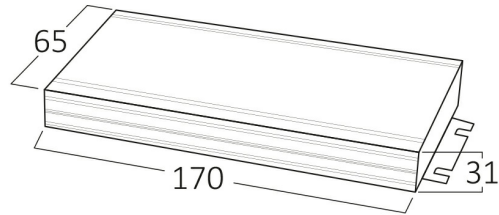

PRODUCT DATASHEET

MODEL NO BY01-01000

DESCRIPTION BRY-100W-24VDC-IP67-LED POWER SUPPLY

General Characteristics

Model No	:	BY01-01000
Main Family	:	Others
Sub Family	:	Power Supply
Type	:	Power Supply
Body Color	:	Black
Lamp Shape	:	N/A
Light Source	:	N/A
Warranty	:	3 years
Class	:	Class I
IP	:	IP67
IK	:	IK05

Electrical Characteristics

Lifetime	:	20000 h
Voltage	:	220-240V
Power Factor	:	>0,5
Material	:	Aluminium
Working Temperature	:	-20 C+40 C
Frequency	:	50-60 Hz

Package Informations

N.W.	:	13,35 kgs
G.W.	:	14,30 kgs
PCS/CTN	:	30 pcs
Length	:	420 mm
Width	:	275 mm
Height	:	170 mm
EAN	:	5949097741715

Product Characteristics

Wattage	:	Max 100 w
---------	---	-----------

Dimensions & Weight

P. Length	:	170 mm
P. Width	:	65 mm
P. Height	:	31 mm
Weight	:	445 gr