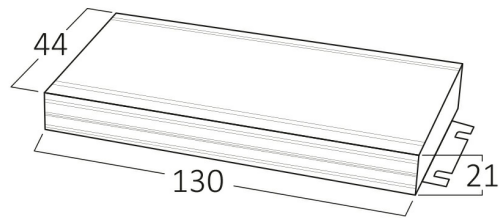

PRODUCT DATASHEET

MODEL NO BY01-00600

DESCRIPTION BRY-60W-24VDC-IP67-LED POWER SUPPLY

General Characteristics

Model No	:	BY01-00600
Main Family	:	Others
Sub Family	:	Power Supply
Type	:	Power Supply
Body Color	:	Black
Lamp Shape	:	N/A
Light Source	:	N/A
Warranty	:	3 years
Class	:	Class I
IP	:	IP67
IK	:	IK05

Electrical Characteristics

Lifetime	:	20000 h
Voltage	:	220-240V
Power Factor	:	>0,5
Material	:	Aluminium
Working Temperature	:	-20 C+40 C
Frequency	:	50-60 Hz

Package Informations

N.W.	:	13,60 kgs
G.W.	:	14,90 kgs
PCS/CTN	:	50 pcs
Length	:	320 mm
Width	:	270 mm
Height	:	230 mm
EAN	:	5949097741708

Product Characteristics

Wattage	:	Max 60 w
---------	---	----------

Dimensions & Weight

P. Length	:	130 mm
P. Width	:	44 mm
P. Height	:	21 mm
Weight	:	272 gr