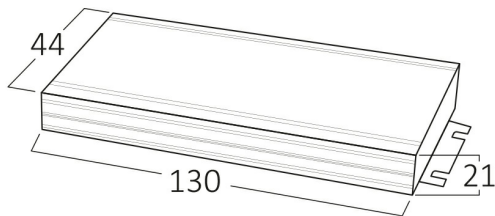

PRODUCT DATASHEET

MODEL NO BY01-00600

DESCRIPTION BRY-60W-24VDC-IP67-LED POWER SUPPLY

General Characteristics

Model No	:	BY01-00600
Main Family	:	Others
Sub Family	:	Power Supply
Type	:	Power Supply
Body Color	:	Black
Lamp Shape	:	N/A
Light Source	:	N/A
Warranty	:	3 years
Class	:	Class I
IP	:	IP67
IK	:	IK05

Electrical Characteristics

Lifetime	:	20000 h
Voltage	:	220-240V
Power Factor	:	>0,5
Material	:	Aluminium
Working Temperature	:	-20 C+40 C
Frequency	:	50-60 Hz

Package Informations

N.W.	:	13,60 kgs
G.W.	:	14,90 kgs
PCS/CTN	:	50 pcs
Length	:	320 mm
Width	:	270 mm
Height	:	230 mm
EAN	:	5949097741708

Product Characteristics

Wattage	:	Max 60 w
---------	---	----------

Dimensions & Weight

P. Length	:	130 mm
P. Width	:	44 mm
P. Height	:	21 mm
Weight	:	272 gr