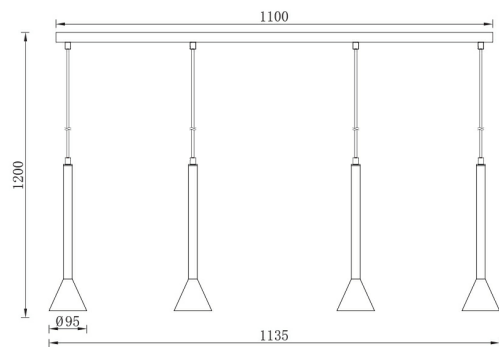

PRODUCT DATASHEET

MODEL NO BV05-00071

DESCRIPTION BRY-P011S-4H-4xGU10-BLC-PENDANT LIGHT

General Characteristics

Model No	:	BV05-00071
Main Family	:	Decorative CLS
Sub Family	:	Metal
Type	:	Pendant Light
Body Color	:	Black
Lamp Shape	:	N/A
Light Source	:	N/A
Socket	:	4xGU10
Warranty	:	2 years
Class	:	Class I
IP	:	IP20

Electrical Characteristics

Voltage	:	220-240V
Material	:	Metal
Frequency	:	50-60 Hz

Package Informations

N.W.	:	8,60 kgs
G.W.	:	11,10 kgs
PCS/CTN	:	4 pcs
Length	:	1125 mm
Width	:	245 mm
Height	:	285 mm
EAN	:	5949097733437

Product Characteristics

Wattage	:	Max 4x10 w
---------	---	------------

Dimensions & Weight

Weight	:	2150 gr
--------	---	---------