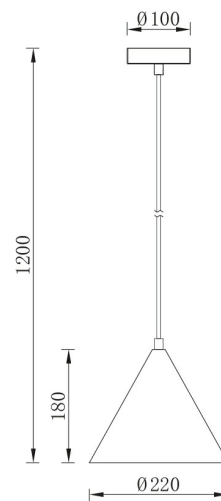

PRODUCT DATASHEET

MODEL NO BV05-00064

DESCRIPTION BRY-P010R-1H-1xE27-BEJ-PENDANT LIGHT

BRAYTRON SRL

Bulaverdul iuliu maniu, Nr.616, Sector 6, 061129, Bucuresti-ROMANIA

info@braytron.com

www.braytron.com

General Characteristics

| | | |
|--------------|---|----------------|
| Model No | : | BV05-00064 |
| Main Family | : | Decorative CLS |
| Sub Family | : | Metal |
| Type | : | Pendant Light |
| Body Color | : | Beige |
| Lamp Shape | : | N/A |
| Light Source | : | N/A |
| Socket | : | 1xE27 |
| Warranty | : | 2 years |
| Class | : | Class I |
| IP | : | IP20 |

Electrical Characteristics

| | | |
|-----------|---|----------|
| Voltage | : | 220-240V |
| Material | : | Metal |
| Frequency | : | 50-60 Hz |

Package Informations

| | | |
|---------|---|---------------|
| N.W. | : | 2,08 kgs |
| G.W. | : | 3,40 kgs |
| PCS/CTN | : | 4 pcs |
| Length | : | 480 mm |
| Width | : | 255 mm |
| Height | : | 445 mm |
| EAN | : | 5949097736018 |

Product Characteristics

| | | |
|---------|---|------------|
| Wattage | : | Max 1x23 w |
|---------|---|------------|

Dimensions & Weight

| | | |
|--------|---|--------|
| Weight | : | 520 gr |
|--------|---|--------|