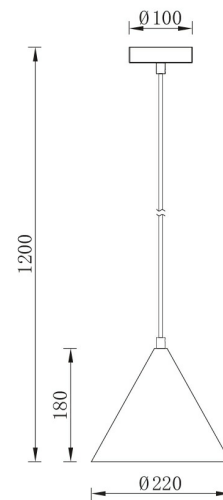

Braytron

PRODUCT DATASHEET

MODEL NO BV05-00064

DESCRIPTION BRY-P010R-1H-1xE27-BEJ-PENDANT LIGHT

BRAYTRON SRL

Bulavardul iuliu maniu, Nr.616, Sector 6, 061129, Bucuresti-ROMANIA

info@braytron.com

www.braytron.com

Page 1-2

General Characteristics

| | | |
|--------------|---|----------------|
| Model No | : | BV05-00064 |
| Main Family | : | Decorative CLS |
| Sub Family | : | Metal |
| Type | : | Pendant Light |
| Body Color | : | Beige |
| Lamp Shape | : | N/A |
| Light Source | : | N/A |
| Socket | : | 1xE27 |
| Warranty | : | 2 years |
| Class | : | Class I |
| IP | : | IP20 |

Electrical Characteristics

| | | |
|-----------|---|----------|
| Voltage | : | 220-240V |
| Material | : | Metal |
| Frequency | : | 50-60 Hz |

Package Informations

| | | |
|---------|---|---------------|
| N.W. | : | 2,08 kgs |
| G.W. | : | 3,40 kgs |
| PCS/CTN | : | 4 pcs |
| Length | : | 480 mm |
| Width | : | 255 mm |
| Height | : | 445 mm |
| EAN | : | 5949097736018 |

Product Characteristics

| | | |
|---------|---|------------|
| Wattage | : | Max 1x23 w |
|---------|---|------------|

Dimensions & Weight

| | | |
|--------|---|--------|
| Weight | : | 520 gr |
|--------|---|--------|