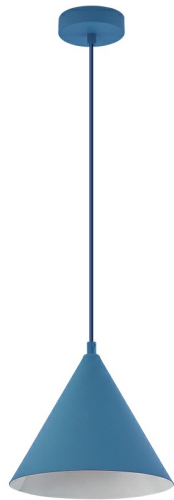

## PRODUCT DATASHEET

MODEL NO BV05-00063

DESCRIPTION BRY-P010R-1H-1xE27-BLU-PENDANT LIGHT

### General Characteristics

Model No	:	BV05-00063
Main Family	:	Decorative CLS
Sub Family	:	Metal
Type	:	Pendant Light
Body Color	:	Blue
Lamp Shape	:	N/A
Light Source	:	N/A
Socket	:	1xE27
Warranty	:	2 years
Class	:	Class I
IP	:	IP20

### Electrical Characteristics

Voltage	:	220-240V
Material	:	Metal
Frequency	:	50-60 Hz

### Dimensions & Weight

Weight	:	520 gr
--------	---	--------