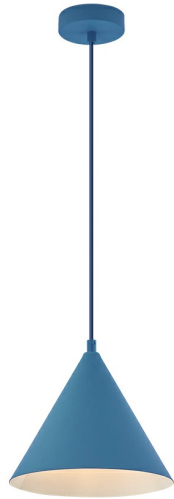

## PRODUCT DATASHEET

MODEL NO BV05-00063

DESCRIPTION BRY-P010R-1H-1xE27-BLU-PENDANT LIGHT

### General Characteristics

Model No	:	BV05-00063
Main Family	:	Decorative CLS
Sub Family	:	Metal
Type	:	Pendant Light
Body Color	:	Blue
Lamp Shape	:	N/A
Light Source	:	N/A
Socket	:	1xE27
Warranty	:	2 years
Class	:	Class I
IP	:	IP20

### Electrical Characteristics

Voltage	:	220-240V
Material	:	Metal
Frequency	:	50-60 Hz

### Dimensions & Weight

Weight	:	520 gr
--------	---	--------