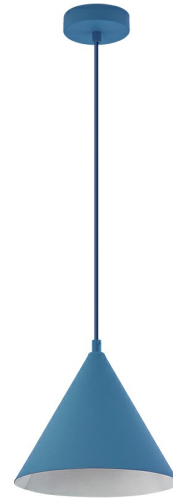

## PRODUCT DATASHEET

MODEL NO BV05-00063

DESCRIPTION BRY-P010R-1H-1xE27-BLU-PENDANT LIGHT

### General Characteristics

Model No	:	BV05-00063
Main Family	:	Decorative CLS
Sub Family	:	Metal
Type	:	Pendant Light
Body Color	:	Blue
Lamp Shape	:	N/A
Light Source	:	N/A
Socket	:	1xE27
Warranty	:	2 years
Class	:	Class I
IP	:	IP20

### Electrical Characteristics

Voltage	:	220-240V
Material	:	Metal
Frequency	:	50-60 Hz

### Dimensions & Weight

Weight	:	520 gr
--------	---	--------