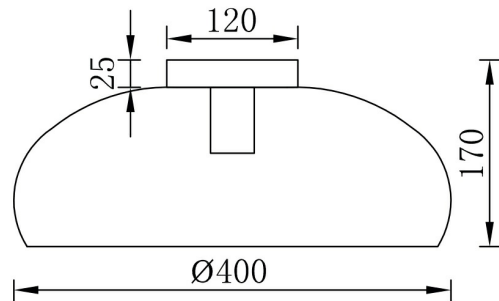

PRODUCT DATASHEET

MODEL NO BV05-00033

DESCRIPTION BRY-P007C-1H-1xE27-BLC-CEILING LIGHT

General Characteristics

Model No	:	BV05-00033
Main Family	:	Decorative CLS
Sub Family	:	Metal
Type	:	Ceiling Light
Body Color	:	Black
Lamp Shape	:	N/A
Light Source	:	N/A
Socket	:	1xE27
Warranty	:	2 years
Class	:	Class I
IP	:	IP20

Electrical Characteristics

Voltage	:	220-240V
Material	:	Metal
Frequency	:	50-60 Hz

Package Informations

N.W.	:	1,52 kgs
G.W.	:	2,25 kgs
PCS/CTN	:	1 pcs
Length	:	405 mm
Width	:	420 mm
Height	:	195 mm
EAN	:	5949097735875

Product Characteristics

Wattage	:	Max 1x23 w
---------	---	------------

Dimensions & Weight

Weight	:	1520 gr
--------	---	---------