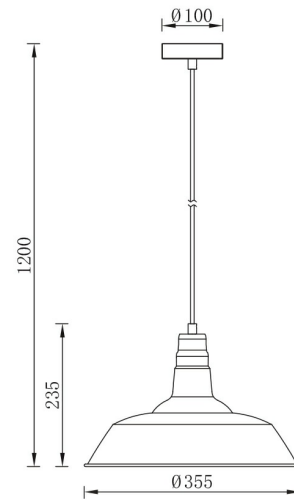

PRODUCT DATASHEET

MODEL NO BV05-00023

DESCRIPTION BRY-P003R-1H-1xE27-BRZ-PENDANT LIGHT

General Characteristics

Model No	:	BV05-00023
Main Family	:	Decorative CLS
Sub Family	:	Metal
Type	:	Pendant Light
Body Color	:	Bronze
Lamp Shape	:	N/A
Light Source	:	N/A
Socket	:	1xE27
Warranty	:	2 years
Class	:	Class I
IP	:	IP20

Electrical Characteristics

Voltage	:	220-240V
Material	:	Metal
Frequency	:	50-60 Hz

Package Informations

N.W.	:	3,84 kgs
G.W.	:	5,75 kgs
PCS/CTN	:	4 pcs
Length	:	605 mm
Width	:	400 mm
Height	:	400 mm
EAN	:	5949097733703

Product Characteristics

Wattage	:	Max 1x23 w
---------	---	------------

Dimensions & Weight

Weight	:	960 gr
--------	---	--------