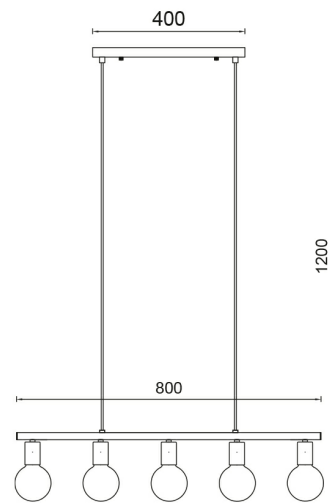

PRODUCT DATASHEET

MODEL NO BV04-00063

DESCRIPTION BRY-G006S-5H-5xE27-BLC-PENDANT LIGHT

General Characteristics

Model No	:	BV04-00063
Main Family	:	Decorative CLS
Sub Family	:	Fixtures
Type	:	Pendant Light
Body Color	:	Black
Lamp Shape	:	N/A
Light Source	:	N/A
Socket	:	5xE27
Warranty	:	2 years
Class	:	Class I
IP	:	IP20

Electrical Characteristics

Voltage	:	220-240V
Material	:	Metal
Frequency	:	50-60 Hz

Package Informations

N.W.	:	5,82 kgs
G.W.	:	7,85 kgs
PCS/CTN	:	6 pcs
Length	:	830 mm
Width	:	225 mm
Height	:	290 mm
EAN	:	5949097735806

Product Characteristics

Wattage	:	Max 5x23 w
---------	---	------------

Dimensions & Weight

Weight	:	970 gr
--------	---	--------