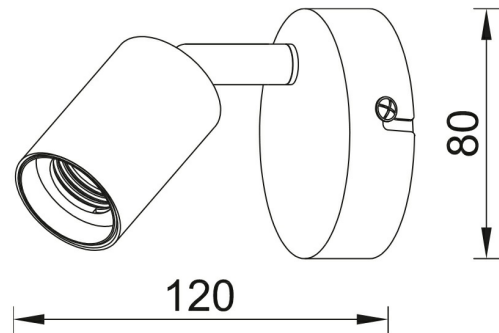

Braytron

PRODUCT DATASHEET

MODEL NO	BV04-00030
DESCRIPTION	BRY-G003C-1H-1xE27-BLC-WALL LIGHT

General Characteristics

Model No	:	BV04-00030
Main Family	:	Decorative CLS
Sub Family	:	Fixtures
Type	:	Wall Light
Body Color	:	Black
Lamp Shape	:	N/A
Light Source	:	N/A
Socket	:	1xE27
Warranty	:	2 years
Class	:	Class I
IP	:	IP20

Electrical Characteristics

Voltage	:	220-240V
Material	:	Metal
Frequency	:	50-60 Hz

Package Informations

N.W.	:	3,84 kgs
G.W.	:	5,35 kgs
PCS/CTN	:	24 pcs
Length	:	385 mm
Width	:	300 mm
Height	:	230 mm
EAN	:	5949097735677

Product Characteristics

Wattage	:	Max 1x23 w
---------	---	------------

Dimensions & Weight

Weight	:	160 gr
--------	---	--------