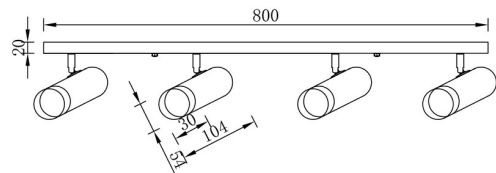

PRODUCT DATASHEET

MODEL NO BV04-00024

DESCRIPTION BRY-G002C-4H-4xGU10-GLD-BLC-CEILING LIGHT

BRAYTRON SRL

Bulaverdul iuliu maniu, Nr.616, Sector 6, 061129, Bucuresti-ROMANIA

info@braytron.com

www.braytron.com

General Characteristics

Model No	:	BV04-00024
Main Family	:	Decorative CLS
Sub Family	:	Fixtures
Type	:	Ceiling Light
Body Color	:	Golden+Black
Lamp Shape	:	N/A
Light Source	:	N/A
Socket	:	4xGU10
Warranty	:	2 years
Class	:	Class I
IP	:	IP20

Electrical Characteristics

Voltage	:	220-240V
Material	:	Metal+Aluminium
Frequency	:	50-60 Hz

Package Informations

N.W.	:	3,57 kgs
G.W.	:	4,80 kgs
PCS/CTN	:	3 pcs
Length	:	825 mm
Width	:	280 mm
Height	:	165 mm
EAN	:	5949097735660

Product Characteristics

Wattage	:	Max 4x10 w
---------	---	------------

Dimensions & Weight

Weight	:	1190 gr
--------	---	---------