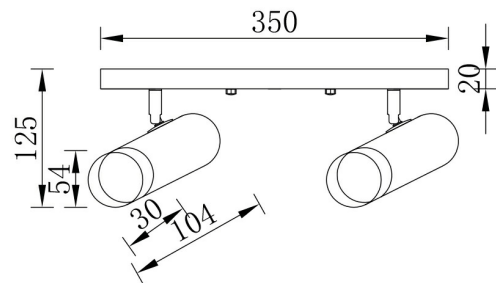

PRODUCT DATASHEET

MODEL NO BV04-00022

DESCRIPTION BRY-G002C-2H-2xGU10-GLD-BLC-CEILING LIGHT

BRAYTRON SRL

Bulaverdul iuliu maniu, Nr.616, Sector 6, 061129, Bucuresti-ROMANIA

info@braytron.com

www.braytron.com

General Characteristics

| | | |
|--------------|---|----------------|
| Model No | : | BV04-00022 |
| Main Family | : | Decorative CLS |
| Sub Family | : | Fixtures |
| Type | : | Ceiling Light |
| Body Color | : | Golden+Black |
| Lamp Shape | : | N/A |
| Light Source | : | N/A |
| Socket | : | 2xGU10 |
| Warranty | : | 2 years |
| Class | : | Class I |
| IP | : | IP20 |

Electrical Characteristics

| | | |
|-----------|---|-----------------|
| Voltage | : | 220-240V |
| Material | : | Metal+Aluminium |
| Frequency | : | 50-60 Hz |

Package Informations

| | | |
|---------|---|---------------|
| N.W. | : | 3,36 kgs |
| G.W. | : | 4,55 kgs |
| PCS/CTN | : | 6 pcs |
| Length | : | 380 mm |
| Width | : | 275 mm |
| Height | : | 315 mm |
| EAN | : | 5949097735646 |

Product Characteristics

| | | |
|---------|---|------------|
| Wattage | : | Max 2x10 w |
|---------|---|------------|

Dimensions & Weight

| | | |
|--------|---|--------|
| Weight | : | 560 gr |
|--------|---|--------|