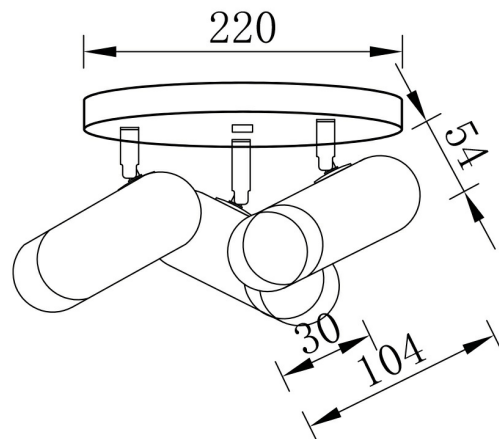

PRODUCT DATASHEET

MODEL NO BV04-00021

DESCRIPTION BRY-G002C-3H-3xGU10-GLD-BLC-CEILING LIGHT

General Characteristics

Model No	:	BV04-00021
Main Family	:	Decorative CLS
Sub Family	:	Fixtures
Type	:	Ceiling Light
Body Color	:	Golden+Black
Lamp Shape	:	N/A
Light Source	:	N/A
Socket	:	3xGU10
Warranty	:	2 years
Class	:	Class I
IP	:	IP20

Electrical Characteristics

Voltage	:	220-240V
Material	:	Metal+Aluminium
Frequency	:	50-60 Hz

Package Informations

N.W.	:	4,62 kgs
G.W.	:	6,05 kgs
PCS/CTN	:	6 pcs
Length	:	435 mm
Width	:	250 mm
Height	:	525 mm
EAN	:	5949097735639

Product Characteristics

Wattage	:	Max 3x10 w
---------	---	------------

Dimensions & Weight

Weight	:	770 gr
--------	---	--------