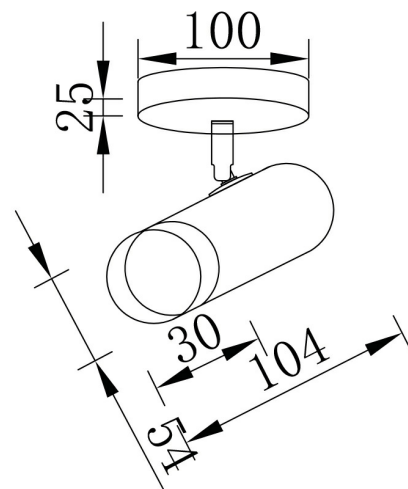

PRODUCT DATASHEET

MODEL NO BV04-00020

DESCRIPTION BRY-G002C-1H-1xGU10-GLD-BLC-CEILING LIGHT

General Characteristics

Model No	:	BV04-00020
Main Family	:	Decorative CLS
Sub Family	:	Fixtures
Type	:	Ceiling Light
Body Color	:	Golden+Black
Lamp Shape	:	N/A
Light Source	:	N/A
Socket	:	1xGU10
Warranty	:	2 years
Class	:	Class I
IP	:	IP20

Electrical Characteristics

Voltage	:	220-240V
Material	:	Metal+Aluminium
Frequency	:	50-60 Hz

Package Informations

N.W.	:	3,24 kgs
G.W.	:	4,35 kgs
PCS/CTN	:	12 pcs
Length	:	425 mm
Width	:	250 mm
Height	:	310 mm
EAN	:	5949097735622

Product Characteristics

Wattage	:	Max 1x10 w
---------	---	------------

Dimensions & Weight

Weight	:	270 gr
--------	---	--------