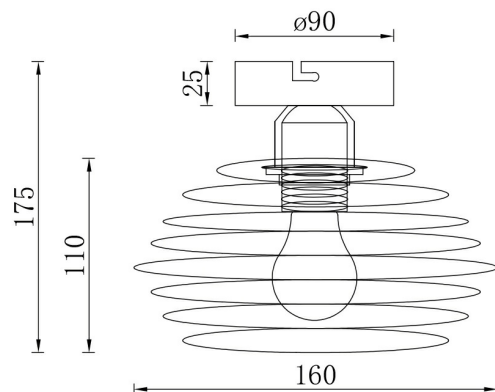

PRODUCT DATASHEET

MODEL NO BV03-00083

DESCRIPTION BRY-W008C-1H-1xE27-BLC-CEILING LIGHT

General Characteristics

Model No	:	BV03-00083
Main Family	:	Decorative CLS
Sub Family	:	Wiring
Type	:	Ceiling Light
Body Color	:	Black
Lamp Shape	:	N/A
Light Source	:	N/A
Socket	:	1xE27
Warranty	:	2 years
Class	:	Class I
IP	:	IP20

Electrical Characteristics

Voltage	:	220-240V
Material	:	Metal
Frequency	:	50-60 Hz

Package Informations

N.W.	:	14,58 kgs
G.W.	:	18,35 kgs
PCS/CTN	:	27 pcs
Length	:	450 mm
Width	:	455 mm
Height	:	425 mm
EAN	:	5949097735608

Product Characteristics

Wattage	:	Max 1x23 w
---------	---	------------

Dimensions & Weight

Weight	:	540 gr
--------	---	--------