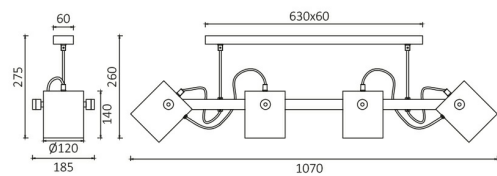

Braytron

PRODUCT DATASHEET

MODEL NO BV02-00012

DESCRIPTION BRY-D001C-4H-4xE27-WDN-CEILING LIGHT

BRAYTRON SRL

Bulavardul Iuliu Maniu, Nr.616, Sector 6, 061129, Bucuresti-ROMANIA

info@braytron.com

www.braytron.com

Page 1-2