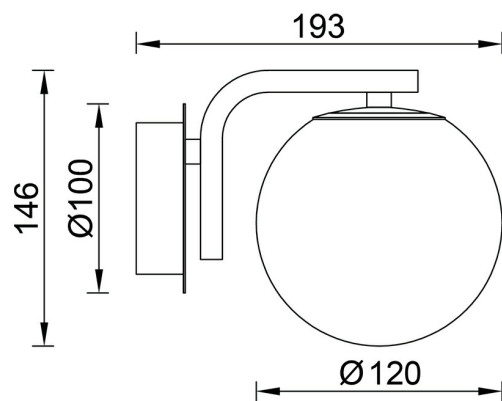

PRODUCT DATASHEET

MODEL NO

BV01-00133

DESCRIPTION

BRY-S011W-1H-1xG9-MLK-WALL LIGHT

BRAYTRON SRL

Bulaverdul iuliu maniu, Nr.616, Sector 6, 061129, Bucuresti-ROMANIA

info@braytron.com

www.braytron.com

General Characteristics

Model No	:	BV01-00133
Main Family	:	Decorative CLS
Sub Family	:	Glass OPL
Type	:	Wall Light
Body Color	:	Milky+Glass
Lamp Shape	:	N/A
Light Source	:	N/A
Socket	:	1xG9
Warranty	:	2 years
Class	:	Class I
IP	:	IP20

Electrical Characteristics

Voltage	:	220-240V
Material	:	Metal
Working Temperature	:	-20 C+40 C
Frequency	:	50-60 Hz

Product Characteristics

Wattage	:	Max 1x10 w
---------	---	------------

Package Informations