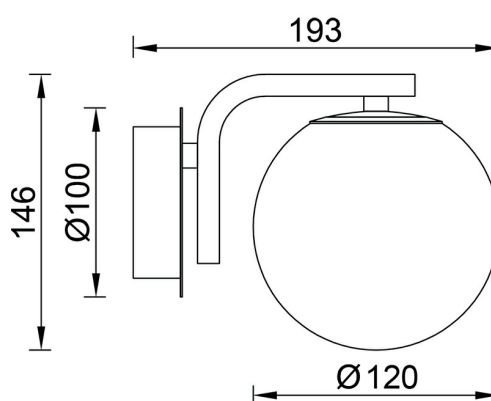

Braytron

PRODUCT DATASHEET

MODEL NO

BV01-00133

DESCRIPTION

BRY-S011W-1H-1xG9-MLK-WALL LIGHT

BRAYTRON SRL

Bulavardul Iuliu Maniu, Nr.616, Sector 6, 061129, Bucuresti-ROMANIA

info@braytron.com

www.braytron.com

Page 1-2

General Characteristics

Model No	:	BV01-00133
Main Family	:	Decorative CLS
Sub Family	:	Glass OPL
Type	:	Wall Light
Body Color	:	Milky+Glass
Lamp Shape	:	N/A
Light Source	:	N/A
Socket	:	1xG9
Warranty	:	2 years
Class	:	Class I
IP	:	IP20

Electrical Characteristics

Voltage	:	220-240V
Material	:	Metal
Working Temperature	:	-20 C+40 C
Frequency	:	50-60 Hz

Product Characteristics

Wattage	:	Max 1x10 w
---------	---	------------

Package Informations