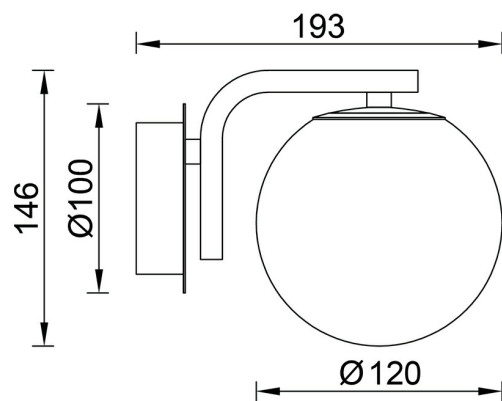

## PRODUCT DATASHEET

MODEL NO

BV01-00133

DESCRIPTION

BRY-S011W-1H-1xG9-MLK-WALL LIGHT

BRAYTRON SRL

Bulaverdul iuliu maniu, Nr.616, Sector 6, 061129, Bucuresti-ROMANIA

info@braytron.com

### General Characteristics

Model No	:	BV01-00133
Main Family	:	Decorative CLS
Sub Family	:	Glass OPL
Type	:	Wall Light
Body Color	:	Milky+Glass
Lamp Shape	:	N/A
Light Source	:	N/A
Socket	:	1xG9
Warranty	:	2 years
Class	:	Class I
IP	:	IP20

### Product Characteristics

Wattage	:	Max 1x10 w
---------	---	------------