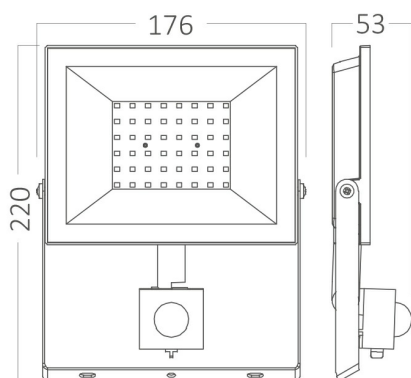

PRODUCT DATASHEET

MODEL NO BT66-25031

DESCRIPTION BRY-FLOOD-CF-50W-BLC-6500K-SNS-IP54-LED FLOODLIGHT

Luminare is intended to use in outdoor applications

General Characteristics

Model No	:	BT66-25031
Main Family	:	Outdoor Lighting
Sub Family	:	LED Floodlight
Type	:	Floodlight
Body Color	:	Black
Lamp Shape	:	Non-Directional
Dimmable	:	Not-Dimmable
Light Source	:	LED
Warranty	:	2 years
Class	:	Class I
IP	:	IP54
IK	:	IK05

Dimensions & Weight

P. Length	:	176 mm
P. Width	:	53 mm
P. Height	:	220 mm

Sensor Informations

Sensor Type	:	Infrared Motion
Detection Distance	:	4m-10m
Detection Speed	:	0,6-1,5m/s
Detection Angle	:	120° Degrees
Installation Height	:	1,8m-2,5m
Time Delay	:	10sec-10min
Lux	:	4-2000 lux