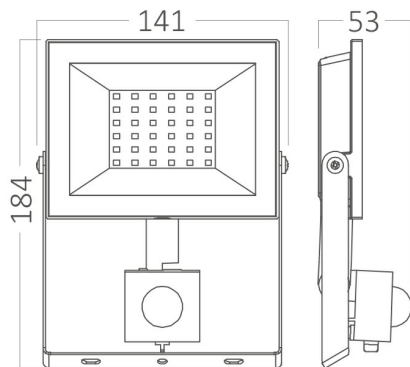

PRODUCT DATASHEET

MODEL NO BT66-23031

DESCRIPTION BRY-FLOOD-CF-30W-BLC-6500K-SNS-IP54-LED FLOODLIGHT

Luminare is intended to use in outdoor applications

General Characteristics

Model No	:	BT66-23031
Main Family	:	Outdoor Lighting
Sub Family	:	LED Floodlight
Type	:	Floodlight
Body Color	:	Black
Lamp Shape	:	Non-Directional
Dimmable	:	Not-Dimmable
Light Source	:	LED
Warranty	:	2 years
Class	:	Class I
IP	:	IP54
IK	:	IK05

Product Characteristics

Wattage	:	30 w
Color Temperature	:	6500K
Quse Lumen	:	3300 lm
Color Rendering Index (CRI)	:	>80
Energy Efficiency Level	:	E
Beam Angle	:	120° Degrees
Color Category	:	Cool White

Dimensions & Weight

P. Length	:	141 mm
P. Width	:	53 mm
P. Height	:	184 mm

Sensor Informations

Sensor Type	:	Infrared Motion
Detection Distance	:	4m-10m
Detection Speed	:	0,6-1,5m/s
Detection Angle	:	120° Degrees
Installation Height	:	1,8m-2,5m
Time Delay	:	10sec-10min
Lux	:	4-2000 lux