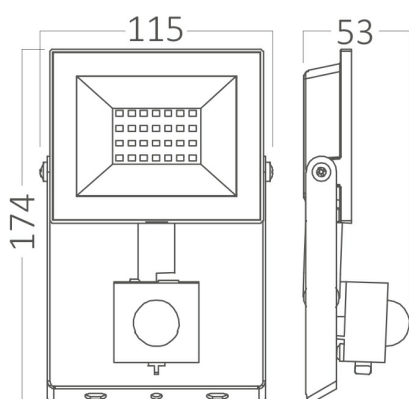

PRODUCT DATASHEET

MODEL NO BT66-22031

DESCRIPTION BRY-FLOOD-CF-20W-BLC-6500K-SNS-IP54-LED FLOODLIGHT

Luminare is intended to use in outdoor applications

General Characteristics

Model No	:	BT66-22031
Main Family	:	Outdoor Lighting
Sub Family	:	LED Floodlight
Type	:	Floodlight
Body Color	:	Black
Lamp Shape	:	Non-Directional
Dimmable	:	Not-Dimmable
Light Source	:	LED
Warranty	:	2 years
Class	:	Class I
IP	:	IP54
IK	:	IK05

Dimensions & Weight

P. Length	:	115 mm
P. Width	:	53 mm
P. Height	:	174 mm

Sensor Informations

Sensor Type	:	Infrared Motion
Detection Distance	:	4m-10m
Detection Speed	:	0,6-1,5m/s
Detection Angle	:	120° Degrees
Installation Height	:	1,8m-2,5m
Time Delay	:	10sec-10min
Lux	:	4-2000 lux