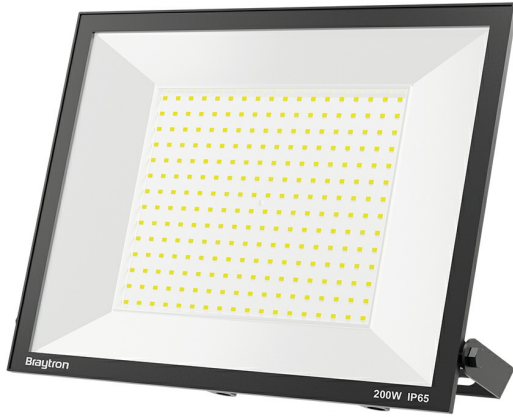

## PRODUCT DATASHEET

MODEL NO BT66-09631

DESCRIPTION BRY-FLOOD-CF-200W-BLC-6500K-IP65-LED FLOODLIGHT

Luminare is intended to use in outdoor applications

### General Characteristics

|              |   |                  |
|--------------|---|------------------|
| Model No     | : | BT66-09631       |
| Main Family  | : | Outdoor Lighting |
| Sub Family   | : | LED Floodlight   |
| Type         | : | Floodlight       |
| Body Color   | : | Black            |
| Lamp Shape   | : | Non-Directional  |
| Dimmable     | : | Not-Dimmable     |
| Light Source | : | LED              |
| Warranty     | : | 2 years          |
| Class        | : | Class I          |
| IP           | : | IP65             |
| IK           | : | IK05             |

### Product Characteristics

|                             |   |              |
|-----------------------------|---|--------------|
| Wattage                     | : | 200 w        |
| Color Temperature           | : | 6500K        |
| Quse Lumen                  | : | 22000 lm     |
| Color Rendering Index (CRI) | : | >80          |
| Energy Efficiency Level     | : | E            |
| Beam Angle                  | : | 120° Degrees |
| Color Category              | : | Cool White   |