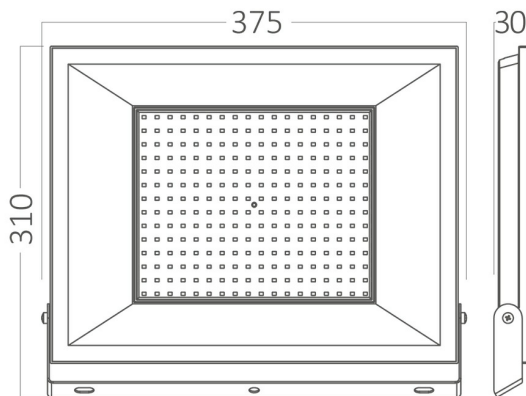

## PRODUCT DATASHEET

MODEL NO BT66-09631

DESCRIPTION BRY-FLOOD-CF-200W-BLC-6500K-IP65-LED FLOODLIGHT

Luminare is intended to use in outdoor applications