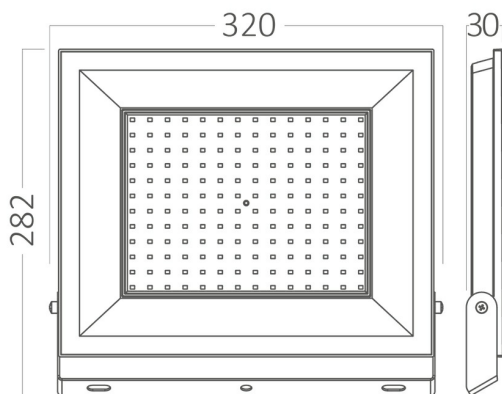

PRODUCT DATASHEET

MODEL NO BT66-09431

DESCRIPTION BRY-FLOOD-CF-150W-BLC-6500K-IP65-LED FLOODLIGHT

Luminare is intended to use in outdoor applications

General Characteristics

| | | |
|--------------|---|------------------|
| Model No | : | BT66-09431 |
| Main Family | : | Outdoor Lighting |
| Sub Family | : | LED Floodlight |
| Type | : | Floodlight |
| Body Color | : | Black |
| Lamp Shape | : | Non-Directional |
| Dimmable | : | Not-Dimmable |
| Light Source | : | LED |
| Warranty | : | 2 years |
| Class | : | Class I |
| IP | : | IP65 |
| IK | : | IK05 |

Product Characteristics

| | | |
|-----------------------------|---|--------------|
| Wattage | : | 150 w |
| Color Temperature | : | 6500K |
| Quse Lumen | : | 16500 lm |
| Color Rendering Index (CRI) | : | >80 |
| Energy Efficiency Level | : | E |
| Beam Angle | : | 120° Degrees |
| Color Category | : | Cool White |