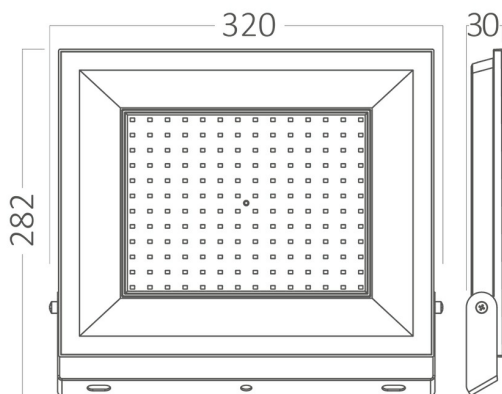

## PRODUCT DATASHEET

MODEL NO BT66-09431

DESCRIPTION BRY-FLOOD-CF-150W-BLC-6500K-IP65-LED FLOODLIGHT

Luminare is intended to use in outdoor applications

### Product Characteristics

Wattage	:	150 w
Color Temperature	:	6500K
Quse Lumen	:	16500 lm
Color Rendering Index (CRI)	:	>80
Energy Efficiency Level	:	E
Beam Angle	:	120° Degrees
Color Category	:	Cool White