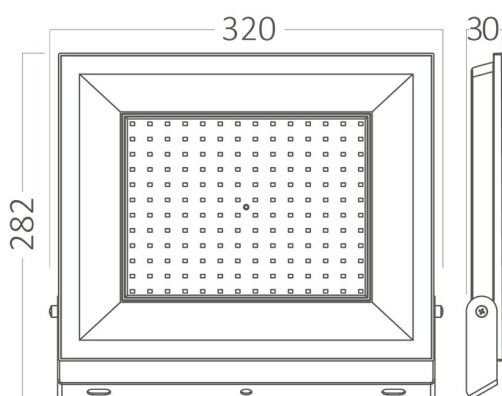

Luminare is intended to use in outdoor applications

BRAYTRON SRL

Bulavardul iuliu maniu, Nr.616, Sector 6, 061129, Bucuresti-ROMANIA

info@braytron.com

www.braytron.com

Page 1-2